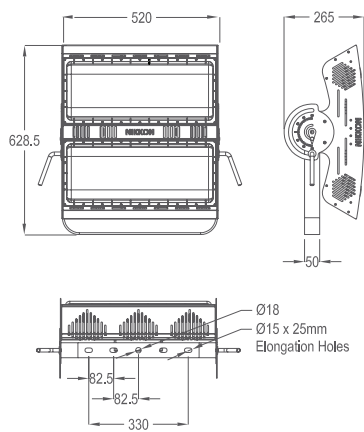

AEROS 360W

AEROS 540W

LUMINAIRE SPECIFICATIONS

- Power 360W
540W
- Fitting Material 316 Grade Stainless Steel
- Optical Cover High Transparency Polycarbonate
- Ingress Protection IP66
- Impact Protection IK08
- Voltage 220 ~ 240 Vac 50 / 60Hz
- Electrical Safety Class Class I
- Operating Temperature -30 ~ +45°C
- Installation Mounting Bracket
- Surge Protections 10KV, 20KA

APPLICATION

- Sport & Facade Lightings, Jetties, Highmasts, Sea Ports,
Tower Cranes & Stadium Lightings

MEASUREMENT & ORDER CODE

WATTAGE	ORDER CODE	NO. OF LEDS	TYPICAL LUMINOUS FLUX	TYPICAL WATTAGE	CARTON DIMENSION (L x W x H) mm	NETT WEIGHT
360W	K10130 360W	168	44000	388	672 x 576 x 330 520 x 350 x 215 (Control Gear)	19.0 kg + 9.0 kg (RCG)
540W	K10131 540W	252	65000	585	951 x 596 x 330 520 x 350 x 215 (Control Gear)	23.0 kg + 10.0 kg (RCG)

* Please indicate LED color temperature and beam angle when ordering.
* All result tested base on 5000K CCT LEDs.

DIMENSION

K10130 360W

K10131 540W

Control Gear

PHOTOMETRIC

K10130 360W

K10131 540W