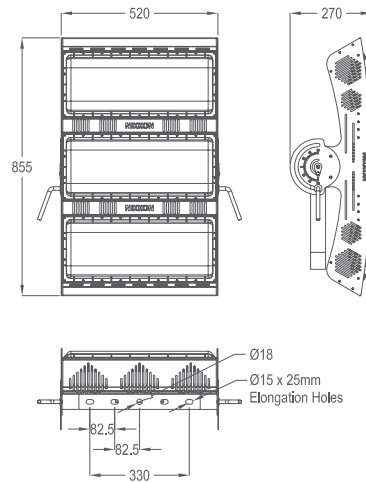

APPLICATION

- Sport & Facade Lightings, Jetties, Highmasts, Sea Ports,
Tower Cranes & Stadium Lightings

MEASUREMENT & ORDER CODE

WATTAGE	ORDER CODE	NO. OF LEDS	TYPICAL LUMINOUS FLUX	TYPICAL WATTAGE	CARTON DIMENSION (L x W x H) mm	NETT WEIGHT
360W	K10130 360W	168	44000	388	672 x 576 x 330 520 x 350 x 215 (Control Gear)	19.0 kg + 9.0 kg (RCG)
540W	K10131 540W	252	65000	585	951 x 596 x 330 520 x 350 x 215 (Control Gear)	23.0 kg + 10.0 kg (RCG)

* Please indicate LED color temperature and beam angle when ordering.
* All result tested base on 5000K CCT LEDs.

DIMENSION

K10130 360W

K10131 540W

Control Gear

PHOTOMETRIC

K10130 360W

K10131 540W