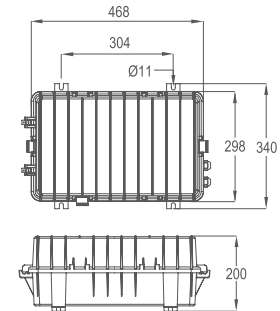

APPLICATION

- Sport & Facade Lightings, Jetties, Highmasts, Sea Ports,
Tower Cranes & Stadium Lightings

MEASUREMENT & ORDER CODE

WATTAGE	ORDER CODE	NO. OF LEDS	TYPICAL LUMINOUS FLUX	TYPICAL WATTAGE	CARTON DIMENSION (L x W x H) mm	NETT WEIGHT
360W	K10130 360W	168	44000	388	672 x 576 x 330 520 x 350 x 215 (Control Gear)	19.0 kg + 9.0 kg (RCG)
540W	K10131 540W	252	65000	585	951 x 596 x 330 520 x 350 x 215 (Control Gear)	23.0 kg + 10.0 kg (RCG)

* Please indicate LED color temperature and beam angle when ordering.
* All result tested base on 5000K CCT LEDs.

DIMENSION

K10130 360W

K10131 540W

Control Gear

PHOTOMETRIC

K10130 360W

K10131 540W