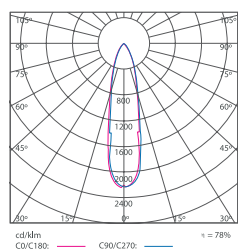

APPLICATION

- Sport & Facade Lightings, Jetties, Highmasts, Sea Ports,
Tower Cranes & Stadium Lightings

MEASUREMENT & ORDER CODE

WATTAGE	ORDER CODE	NO. OF LEDS	TYPICAL LUMINOUS FLUX	TYPICAL WATTAGE	CARTON DIMENSION (L x W x H) mm	NETT WEIGHT
360W	K10130 360W	168	44000	388	672 x 576 x 330 520 x 350 x 215 (Control Gear)	19.0 kg + 9.0 kg (RCG)
540W	K10131 540W	252	65000	585	951 x 596 x 330 520 x 350 x 215 (Control Gear)	23.0 kg + 10.0 kg (RCG)

* Please indicate LED color temperature and beam angle when ordering.
* All result tested base on 5000K CCT LEDs.

DIMENSION

K10130 360W

K10131 540W

Control Gear

PHOTOMETRIC

K10130 360W

K10131 540W