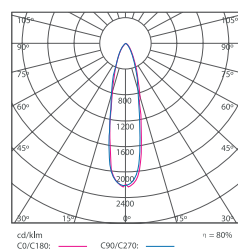

APPLICATION

- Sport & Facade Lightings, Jetties, Highmasts, Sea Ports,
Tower Cranes & Stadium Lightings

MEASUREMENT & ORDER CODE

WATTAGE	ORDER CODE	NO. OF LEDS	TYPICAL LUMINOUS FLUX	TYPICAL WATTAGE	CARTON DIMENSION (L x W x H) mm	NETT WEIGHT
360W	K10130 360W	168	44000	388	672 x 576 x 330 520 x 350 x 215 (Control Gear)	19.0 kg + 9.0 kg (RCG)
540W	K10131 540W	252	65000	585	951 x 596 x 330 520 x 350 x 215 (Control Gear)	23.0 kg + 10.0 kg (RCG)

* Please indicate LED color temperature and beam angle when ordering.
* All result tested base on 5000K CCT LEDs.

DIMENSION

K10130 360W

K10131 540W

Control Gear

PHOTOMETRIC

K10130 360W

K10131 540W