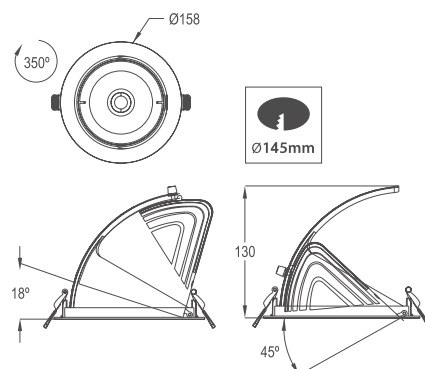

CANAL-R-62

DIMENSION

SPECIFICATIONS

- Wattage 24W
- Voltage 220 ~ 240 Vac
- Driver Non-Dimmable
- Colour White
- Opening Hole Ø125mm
- LED COB
- CCT 3000K
- CRI >80
- SDCM <3
- Beam Angle 24°
- Life Span 35,000 hrs

CANAL-R-60

DIMENSION

SPECIFICATIONS

- Wattage 38W
- Voltage 220 ~ 240 Vac
- Driver Non-Dimmable
- Colour White
- Opening Hole Ø145mm
- LED COB
- CCT 3000K
- CRI >80
- SDCM <3
- Beam Angle 24°
- Life Span 35,000 hrs