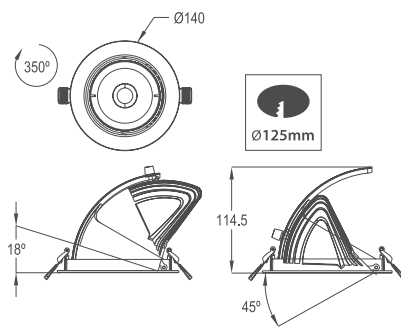

CANAL-R-62

DIMENSION

SPECIFICATIONS

- Wattage 24W
- Voltage 220 ~ 240 Vac
- Driver Non-Dimmable
- Colour White
- Opening Hole Ø125mm
- LED COB
- CCT 3000K
- CRI >80
- SDCM <3
- Beam Angle 24°
- Life Span 35,000 hrs

CANAL-R-60

DIMENSION

SPECIFICATIONS

- Wattage 38W
- Voltage 220 ~ 240 Vac
- Driver Non-Dimmable
- Colour White
- Opening Hole Ø145mm
- LED COB
- CCT 3000K
- CRI >80
- SDCM <3
- Beam Angle 24°
- Life Span 35,000 hrs