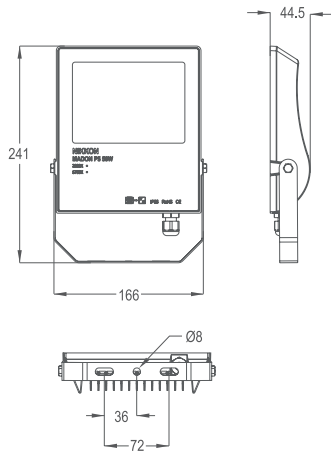

COMPLIANCE STANDARD

- LED LM80
- Luminaire EN60598-1, EN60598-2-5, EN62493, EN55015, EN61547, EN61000

MEASUREMENT & ORDER CODE

WATTAGE	ORDER CODE	TYPICAL LUMINOUS FLUX	TYPICAL WATTAGE	CARTON DIMENSION (L x W x H) mm	NETT WEIGHT
50W	MADON P5 50W	6000	50	188 x 55 x 246	1.1 kg
100W	MADON P10 100W	12000	100	218 x 57 x 291	1.6 kg
150W	MADON P15 150W	15000	150	310 x 70 x 355	2.9 kg
200W	MADON P20 200W	19000	200	360 x 90 x 395	4.0 kg

* Please indicate LED color temperature when ordering.
* All result tested base on 5700K CCT LEDs.

DIMENSION

MADON P5 50W

MADON P10 100W

MADON P15 150W

MADON P20 200W

PHOTOMETRIC

MADON P5 50W