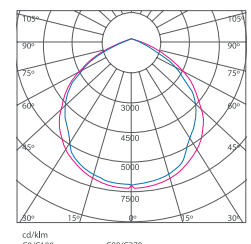

MADON P20 200W

Note: All specifications are subject to change without prior notice for product improvement. Images, pictures, and illustrations used are for illustrative purposes only and the color printed may differ from the actual product.