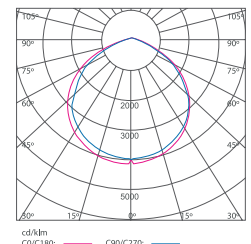

MADON P10 100W