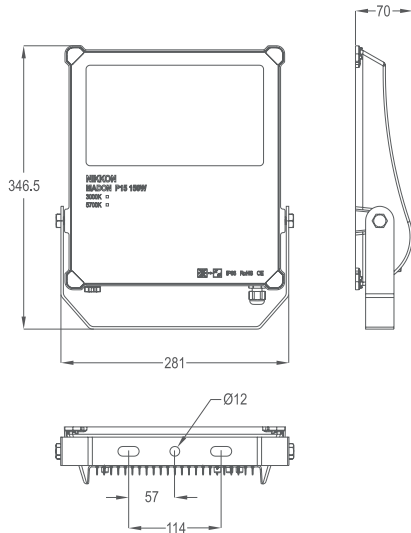

COMPLIANCE STANDARD

- LED LM80
- Luminaire EN60598-1, EN60598-2-5, EN62493, EN55015, EN61547, EN61000

MEASUREMENT & ORDER CODE

WATTAGE	ORDER CODE	TYPICAL LUMINOUS FLUX	TYPICAL WATTAGE	CARTON DIMENSION (L x W x H) mm	NETT WEIGHT
50W	MADON P5 50W	6000	50	188 x 55 x 246	1.1 kg
100W	MADON P10 100W	12000	100	218 x 57 x 291	1.6 kg
150W	MADON P15 150W	15000	150	310 x 70 x 355	2.9 kg
200W	MADON P20 200W	19000	200	360 x 90 x 395	4.0 kg

* Please indicate LED color temperature when ordering.
* All result tested base on 5700K CCT LEDs.

DIMENSION

MADON P5 50W

MADON P10 100W

MADON P15 150W

MADON P20 200W

PHOTOMETRIC

MADON P5 50W

MADON P10 100W

MADON P15 150W

MADON P20 200W

Note: All specifications are subject to change without prior notice for product improvement. Images, pictures, and illustrations used are for illustrative purposes only and the color printed may differ from the actual product.