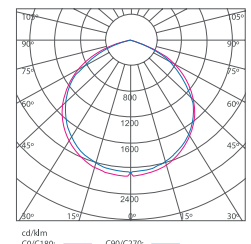

COMPLIANCE STANDARD

- LED LM80
- Luminaire EN60598-1, EN60598-2-5, EN62493, EN55015, EN61547, EN61000

MEASUREMENT & ORDER CODE

WATTAGE	ORDER CODE	TYPICAL LUMINOUS FLUX	TYPICAL WATTAGE	CARTON DIMENSION (L x W x H) mm	NETT WEIGHT
50W	MADON P5 50W	6000	50	188 x 55 x 246	1.1 kg
100W	MADON P10 100W	12000	100	218 x 57 x 291	1.6 kg
150W	MADON P15 150W	15000	150	310 x 70 x 355	2.9 kg
200W	MADON P20 200W	19000	200	360 x 90 x 395	4.0 kg

* Please indicate LED color temperature when ordering.
* All result tested base on 5700K CCT LEDs.

DIMENSION

MADON P5 50W

MADON P10 100W

MADON P15 150W

MADON P20 200W

PHOTOMETRIC

MADON P5 50W