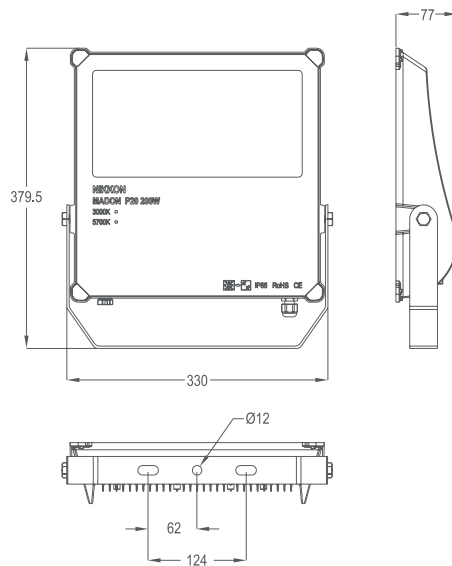

COMPLIANCE STANDARD

- LED LM80
- Luminaire EN60598-1, EN60598-2-5, EN62493, EN55015, EN61547, EN61000

MEASUREMENT & ORDER CODE

WATTAGE	ORDER CODE	TYPICAL LUMINOUS FLUX	TYPICAL WATTAGE	CARTON DIMENSION (L x W x H) mm	NETT WEIGHT
50W	MADON P5 50W	6000	50	188 x 55 x 246	1.1 kg
100W	MADON P10 100W	12000	100	218 x 57 x 291	1.6 kg
150W	MADON P15 150W	15000	150	310 x 70 x 355	2.9 kg
200W	MADON P20 200W	19000	200	360 x 90 x 395	4.0 kg

* Please indicate LED color temperature when ordering.
* All result tested base on 5700K CCT LEDs.

DIMENSION

MADON P5 50W

MADON P10 100W

MADON P15 150W

MADON P20 200W

PHOTOMETRIC

MADON P5 50W

MADON P10 100W

MADON P15 150W

MADON P20 200W

Note: All specifications are subject to change without prior notice for product improvement. Images, pictures, and illustrations used are for illustrative purposes only and the color printed may differ from the actual product.