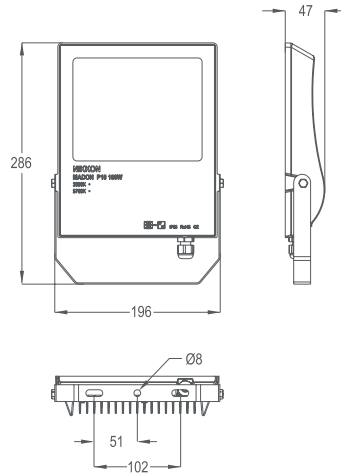

COMPLIANCE STANDARD

- LED LM80
- Luminaire EN60598-1, EN60598-2-5, EN62493, EN55015, EN61547, EN61000

MEASUREMENT & ORDER CODE

WATTAGE	ORDER CODE	TYPICAL LUMINOUS FLUX	TYPICAL WATTAGE	CARTON DIMENSION (L x W x H) mm	NETT WEIGHT
50W	MADON P5 50W	6000	50	188 x 55 x 246	1.1 kg
100W	MADON P10 100W	12000	100	218 x 57 x 291	1.6 kg
150W	MADON P15 150W	15000	150	310 x 70 x 355	2.9 kg
200W	MADON P20 200W	19000	200	360 x 90 x 395	4.0 kg

* Please indicate LED color temperature when ordering.
* All result tested base on 5700K CCT LEDs.

DIMENSION

MADON P5 50W

MADON P10 100W

MADON P15 150W

MADON P20 200W

PHOTOMETRIC

MADON P5 50W

MADON P10 100W

MADON P15 150W

MADON P20 200W

Note: All specifications are subject to change without prior notice for product improvement. Images, pictures, and illustrations used are for illustrative purposes only and the color printed may differ from the actual product.