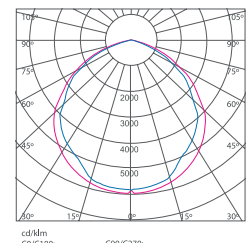

MADON P15 150W