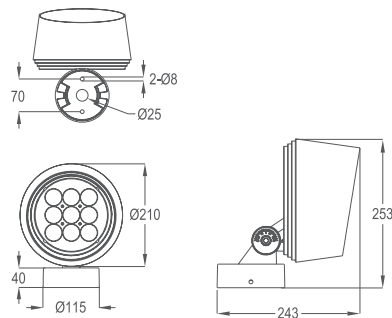

OVAL R6-30W

OVAL R9-60W

OVAL R16-90W

LUMINAIRE SPECIFICATIONS

- **Power** 30W
60W
90W
- **Fitting Material** Non-Corrosive
Die Cast Aluminium
- **Fitting Color** Dark Grey, RAL9023
- **Optical Cover** Clear Tempered Glass
- **Ingress Protection** IP66
- **Impact Protection** IK08
- **Voltage** 220-240Vac 50 / 60Hz
- **Electrical Safety Class** Class 1
- **Operating Temperature** -30 ~ +45°C
- **Installation** Mounting Bracket
- **Beam Angle** 20°
- **Control Mode** DMX512, Constant Current

MEASUREMENT & ORDER CODE

WATTAGE	NO OF LEDs	TYPICAL WATTAGE	NETT WEIGHT
30W	6	32W	3kg
60W	9	63W	4kg
90W	16	95W	6kg

DIMENSION

OVAL R6 30W

OVAL R9 60W

OVAL R16 90W