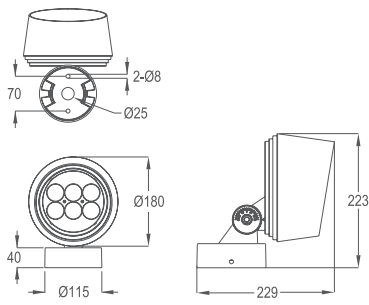

OVAL R6-30W

OVAL R9-60W

OVAL R16-90W

LUMINAIRE SPECIFICATIONS

- **Power** 30W
60W
90W
- **Fitting Material** Non-Corrosive
Die Cast Aluminium
- **Fitting Color** Dark Grey, RAL9023
- **Optical Cover** Clear Tempered Glass
- **Ingress Protection** IP66
- **Impact Protection** IK08
- **Voltage** 220-240Vac 50 / 60Hz
- **Electrical Safety Class** Class 1
- **Operating Temperature** -30 ~ +45°C
- **Installation** Mounting Bracket
- **Beam Angle** 20°
- **Control Mode** DMX512, Constant Current

MEASUREMENT & ORDER CODE

WATTAGE	NO OF LEDs	TYPICAL WATTAGE	NETT WEIGHT
30W	6	32W	3kg
60W	9	63W	4kg
90W	16	95W	6kg

DIMENSION

OVAL R6 30W

OVAL R9 60W

OVAL R16 90W