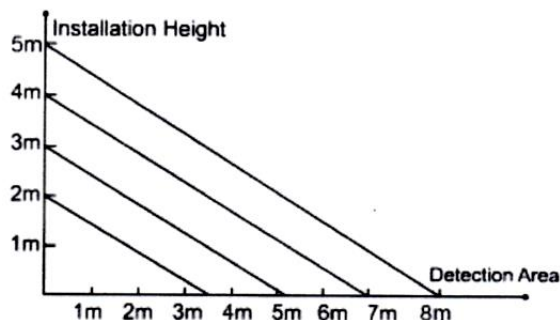

Long working time

15W 1600LM

SUPER BRIGHT

ULTRA-THIN

BIG-CAPACITY

INSTALLATION HEIGHT

Application Area:

- Street, Garden, Pathway, Garage, Entrance, Courtyard, Others