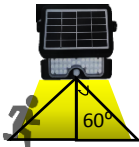

AREX SOLAR FLOODLIGHT LED BLACK – AR - SFL- 5W

Products Information:

Arex Solar Floodlight LED comes into two different working modes:

Sensor mode:

- When battery capacity above $>30\%$: Automatically turns on to full brightness when motion is detected in the range ≤ 6 mtrs, the dim to weak brightness in 20 seconds if no motion.

- When battery capacity below $<30\%$: Automatically turns on to full brightness when motion is detected in the range ≤ 6 mtrs, then turns off in 20 seconds if no motion.

Constant Lighting mode:

- Press the button for 3 seconds and shining one time, lamp turn to and lighting mode, both motion and light sensors disabled. Permanently keep lighting until the battery capacity reduces to zero switching back to Sensor mode.