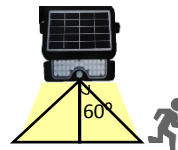

AREX SOLAR FLOODLIGHT LED BLACK – AR - SFL- 5W

Products Information:

Arex Solar Floodlight LED comes into two different working modes:

Sensor mode:

- When battery capacity above $>30\%$: Automatically turns on to full brightness when motion is detected in the range ≤ 6 mtrs, the dim to weak brightness in 20 seconds if no motion.

- When battery capacity below $<30\%$: Automatically turns on to full brightness when motion is detected in the range ≤ 6 mtrs, then turns off in 20 seconds if no motion.

Constant Lighting mode:

- Press the button for 3 seconds and shining one time, lamp turn to and lighting mode, both motion and light sensors disabled. Permanently keep lighting until the battery capacity reduces to zero switching back to Sensor mode.