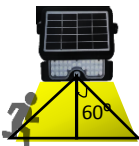

AREX SOLAR FLOODLIGHT LED BLACK – AR - SFL- 5W

Products Information:

Arex Solar Floodlight LED comes into two different working modes:

Sensor mode:

- When battery capacity above $>30\%$: Automatically turns on to full brightness when motion is detected in the range ≤ 6 mtrs, the dim to weak brightness in 20 seconds if no motion.

- When battery capacity below $<30\%$: Automatically turns on to full brightness when motion is detected in the range ≤ 6 mtrs, then turns off in 20 seconds if no motion.

Constant Lighting mode:

- Press the button for 3 seconds and shining one time, lamp turn to and lighting mode, both motion and light sensors disabled. Permanently keep lighting until the battery capacity reduces to zero switching back to Sensor mode.

PRODUCTS SPECIFICATIONS

Model:	AR-SFL-5W-3K AR-SFL-5W-6K	Product Code:	1023000011 (ww) 1023000012 (dl)
Wattage (W):	5W	Led Quantity:	30 pcs
Supply Voltage (V):	AC 2.8V-4.2V	Rated Lumen:	500 lm
Working currents(A):	1200mA	Lumen Efficiency:	100lm/w
CCT:	3000K 6500K	Beam Angle:	90 ⁰
CRI:	>80	Rated Life(L70):	35,000 Hours
Light Source:	SMD 2835	Barcode:	9 555106309454 (ww) 9 555106309591 (dl)
Operating Environment:	From -15°C to +45°C		