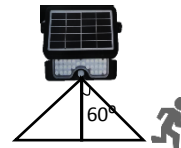

AREX SOLAR FLOODLIGHT LED BLACK – AR - SFL- 5W

Products Information:

Arex Solar Floodlight LED comes into two different working modes:

Sensor mode:

- When battery capacity above $>30\%$: Automatically turns on to full brightness when motion is detected in the range ≤ 6 mtrs, the dim to weak brightness in 20 seconds if no motion.

- When battery capacity below $<30\%$: Automatically turns on to full brightness when motion is detected in the range ≤ 6 mtrs, then turns off in 20 seconds if no motion.

Constant Lighting mode:

- Press the button for 3 seconds and shining one time, lamp turn to and lighting mode, both motion and light sensors disabled. Permanently keep lighting until the battery capacity reduces to zero switching back to Sensor mode.