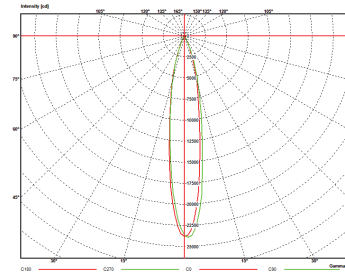

## Dimensional Drawing

Type	H(mm)	D(mm)	C(mm)
LED SP-RA HJ10W	57	85	75
LED SP-RA HJ16W	82	116	100
LED SP-RA HJ 30W	109	138	125
LED SP-RA HJ 40W	140	170	150

## Photometric Data

16D

17D

24D

36D