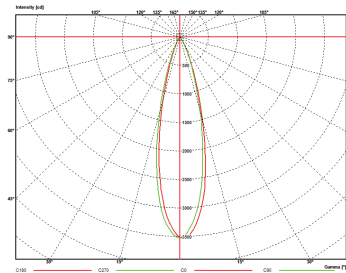

## Dimensional Drawing

Type	H(mm)	D(mm)	C(mm)
LED SP-RA HJ10W	57	85	75
LED SP-RA HJ16W	82	116	100
LED SP-RA HJ 30W	109	138	125
LED SP-RA HJ 40W	140	170	150

## Photometric Data

16D

17D

24D

36D