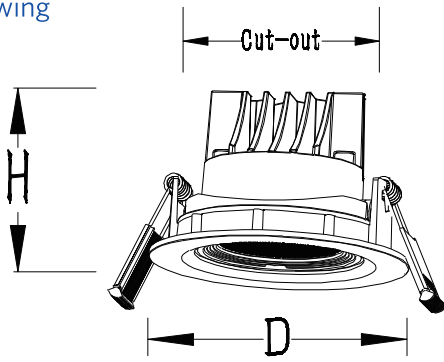

Packaging Information

Item		Single Box(1pc/box)		Packaging Unit		
Item Code	Item Description	Dimensions(mm) (LxWxH)	Gross Weight (kg)	Dimensions(mm) (LxWxH)	Gross Weight (kg)	Packing Qty (pcs/unit)
140056845	LEDSpotRA-HJ 40W-3000-17D-WH-GP	184*184*160	1.1	570*384*344	13	12
140056846	LEDSpotRA-HJ 40W-3000-24D-WH-GP	184*184*160	1.1	570*384*344	13	12
140056847	LEDSpotRA-HJ 40W-3000-36D-WH-GP	184*184*160	1.1	570*384*344	13	12
140056848	LEDSpotRA-HJ 40W-4000-17D-WH-GP	184*184*160	1.1	570*384*344	13	12
140056849	LEDSpotRA-HJ 40W-4000-24D-WH-GP	184*184*160	1.1	570*384*344	13	12
140056850	LEDSpotRA-HJ 40W-4000-36D-WH-GP	184*184*160	1.1	570*384*344	13	12
541003034010	LEDSpotRA-HJ 10W-Dim-3000-24D-WH-GP	173*116*90	0.38	608*541208	11	30
541003034110	LEDSpotRA-HJ 16W-Dim-3000-24D-WH-GP	150*122*100	0.42	620*508*224	13	32
541003034210	LEDSpotRA-HJ 30W-Dim-3000-24D-WH-GP	158*158*125	0.73	652*492*274	18	24
541003034310	LEDSpotRA-HJ 40W-Dim-3000-24D-WH-GP	184*184*160	1.1	570*384*344	13	12

Dimensional Drawing

Type	H(mm)	D(mm)	C(mm)
LED SP-RA HJ10W	57	85	75
LED SP-RA HJ16W	82	116	100
LED SP-RA HJ 30W	109	138	125
LED SP-RA HJ 40W	140	170	150