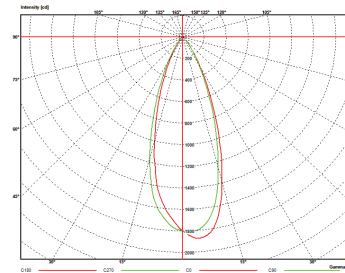

## Dimensional Drawing

Type	H(mm)	D(mm)	C(mm)
LED SP-RA HJ10W	57	85	75
LED SP-RA HJ16W	82	116	100
LED SP-RA HJ 30W	109	138	125
LED SP-RA HJ 40W	140	170	150

## Photometric Data

16D

17D

24D

36D