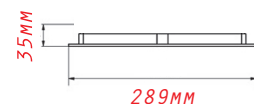

LED

SPECIFICATION:

COLOUR | 6500K / 4000K / 3000K

LUMENS | 2160 LM

INPUT VOLTAGE | AC 220-240V 50-60HZ

BEAM ANGLE | 120°

RA | >80

POWER FACTOR | 0.5

IP RATING | IP20

LIFE TIME | 25000HR