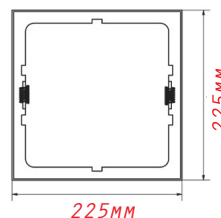

RA | >80

POWER FACTOR | 0.5

IP RATING | IP20

LIFE TIME | 25000HR

18W SQUARE SURFACE DOWNLIGHT

Diluluskan Oleh / Approved by:

SPECIFICATION:

COLOUR | 6500K / 4000K / 3000K