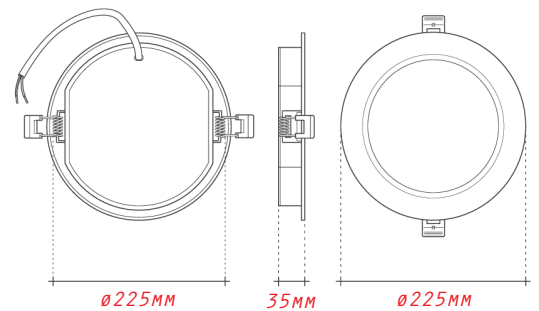

POWER FACTOR | 0.5

IP RATING | IP20

LIFE TIME | 25000HR

18W ROUND SURFACE DOWNLIGHT

Diluluskan Oleh / Approved by:

SPECIFICATION:

COLOUR | 6500K / 4000K / 3000K

LUMENS | 1620 LM