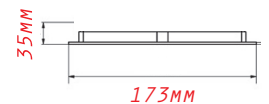

SPECIFICATION:

COLOUR | 6500K / 4000K / 3000K

LUMENS | 1080 LM

INPUT VOLTAGE | AC 220-240V 50-60HZ

BEAM ANGLE | 120°

RA | >80

POWER FACTOR | 0.5

IP RATING | IP20

LIFE TIME | 25000HR