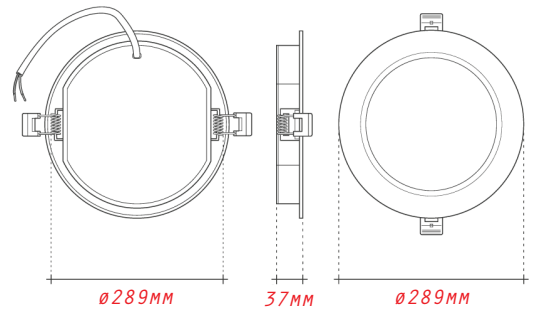

INPUT VOLTAGE | AC 220-240V 50-60HZ

BEAM ANGLE | 120°

RA | >80

POWER FACTOR | 0.5

IP RATING | IP20

LIFE TIME | 25000HR

24W ROUND SURFACE DOWNLIGHT

Diluluskan Oleh / Approved by: