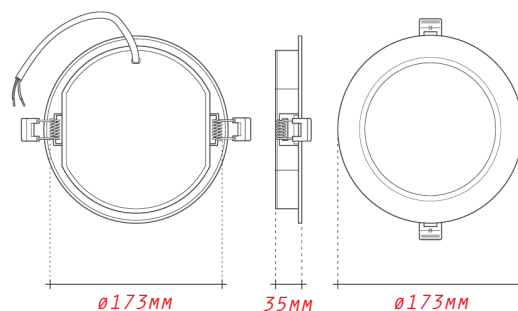

SPECIFICATION:

COLOUR | 6500K / 4000K / 3000K

LUMENS | 1080 LM

INPUT VOLTAGE | AC 220-240V 50-60HZ

BEAM ANGLE | 120°

RA | >80

POWER FACTOR | 0.5

IP RATING | IP20

LIFE TIME | 25000HR