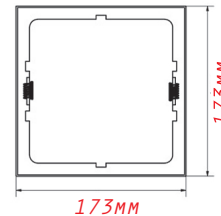

SPECIFICATION:

COLOUR | 6500K / 4000K / 3000K

LUMENS | 1080 LM

INPUT VOLTAGE | AC 220-240V 50-60HZ

BEAM ANGLE | 120°

RA | >80

POWER FACTOR | 0.5

IP RATING | IP20

LIFE TIME | 25000HR