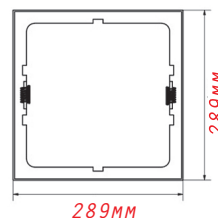

LED

SPECIFICATION:

COLOUR | 6500K / 4000K / 3000K

LUMENS | 2160 LM

INPUT VOLTAGE | AC 220-240V 50-60HZ

BEAM ANGLE | 120°

RA | >80

POWER FACTOR | 0.5

IP RATING | IP20

LIFE TIME | 25000HR