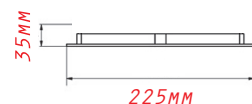

SPECIFICATION:

COLOUR | 6500K / 4000K / 3000K

LUMENS | 1620 LM

INPUT VOLTAGE | AC220-240V 50-60HZ

BEAM ANGLE | 120°

RA | >80

POWER FACTOR | 0.5

IP RATING | IP20

LIFE TIME | 25000HR