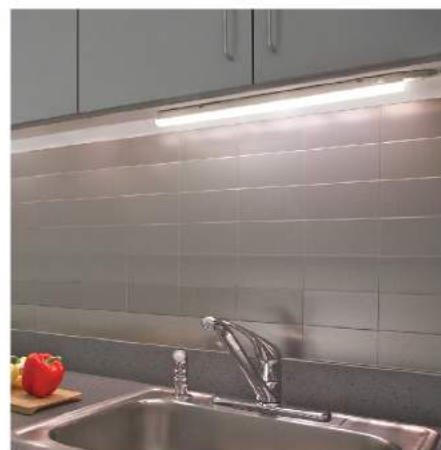

Perkunas

T5 LED C/S BRACKET FITTING

5W

9W

14W

18W

**All pictures shown are for illustration purpose only*

T5 LED tube light is the led tube with 5/8-inch diameter, which is mainly used in lighting scenes such as factories, warehouses, supermarkets, and offices. It is also widely used for home decor, like living room, kitchen.

SPECIFICATION:	5W	9W	14W	18W
COLOUR	6500K/4000K/3000K	6500K/4000K/3000K	6500K/4000K/3000K	6500K/4000K/3000K
SIZE	286MM (1FT)	571MM (2FT)	871MM (3FT)	1171MM (4FT)
LUMENS	504LM	810LM	1260LM	1620LM
INPUT VOLTAGE	220-240V 50-60Hz	220-240V 50-60Hz	220-240V 50-60Hz	220-240V 50-60Hz
BEAM ANGLE	>80°	>80°	>80°	>80°
CRI	≥70	≥70	≥70	≥70
LIFE TIME	25000HR	25000HR	25000HR	25000HR
PACKING	50/CTN	50/CTN	50/CTN	50/CTN