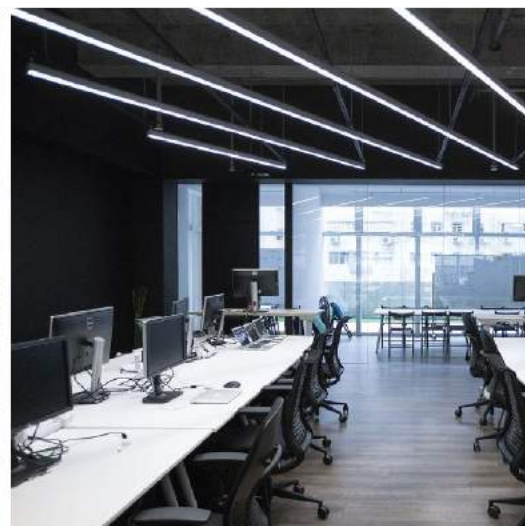

Perkunas

LINEAR OFFICE FITTING ONLY

1 X 4FT
(WHITE / BLACK)

2 X 4FT
(WHITE / BLACK)

3 X 4FT
(WHITE / BLACK)

**All pictures shown are for illustration purpose only*

The demand for LED Linear lighting is now huge and continues to grow. Linear architectural lighting and LED technology has broadened the applications of commercial LED linear fixtures. The industry continues to evolve with improvements in aesthetics and performance, moving away from the old, traditional housings, utilising materials in a better way and incorporating more advanced technology.