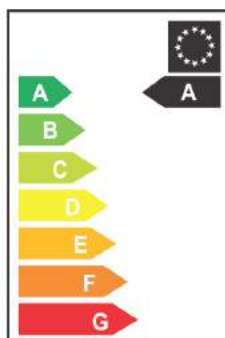

RED

YELLOW

BLUE

GREEN

PURPLE

Perkunas

A60 10W LED COLOUR BULB

**All pictures shown are for illustration purpose only*

A60 LED color bulb brings smart lighting for your daily living. Retrofit into any lamp shade to create the ambience, suitable for home and commercial decoration.

SPECIFICATION:	
COLOUR	RED/YELLOW/BLUE/GREEN/PURPLE
INPUT VOLTAGE	AC165-265V 50/60Hz
LUMENS	1000LM
LIFE TIME	20000HR
PACKING	100/CTN