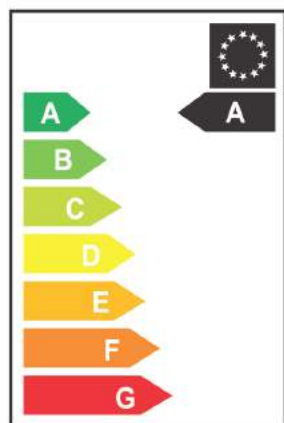

SPECIFICATION:	5W A45	10W A60	15W A70	21W A80	25W A90
SIZE	45MM*85MM	60MM*109MM	70MM*129MM	80MM*140MM	90MM*168MM
COLOUR	6500K/4000K/3000K	6500K/4000K/3000K	6500K/4000K/3000K	6500K/4000K/3000K	6500K/4000K/3000K
LUMENS	500LM	1000LM	1500LM	2100LM	2500LM
INPUT VOLTAGE	AC165-265V	AC165-265V	AC165-265V	AC165-265V	AC165-265V
BEAM ANGLE	200	200	200	200	200
CRI	>80	>80	>80	>80	>80
IP RATING	IP20	IP20	IP20	IP20	IP20
LIFE TIME	20000HR	20000HR	20000HR	20000HR	20000HR
PACKING	100/CTN	100/CTN	100/CTN	100/CTN	100/CTN