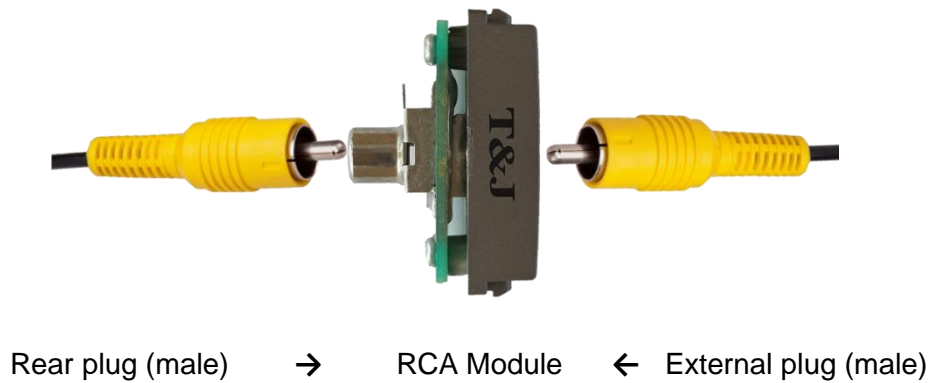

Product Code	Description
W8211VO	1 Gang Video Socket Outlet (RCA) (Module)

W8211VO

Product back view

### Technical Specification

- One Deco module size
- Female-to-female connector (jack)
- 75-ohm (coaxial RCA cable)
- For composite video signal
- Dimensions: 40 x 23 x 20 mm (HxWxD)
- Mounting box: >30 mm
  - R1150, flush mounting, plastic (80 x 80 x 48.4 mm) (WxHxD)
  - M1247, flush mounting, metal (79 x 73 x 47 mm) (WxHxD)

### Typical connection method

Product Code	Colour
W8211VO	 White
W8211VO-SBL	 Matt Black (SBL)
W8211VO-ST	 Charcoal Black (ST)
W8211VO-MSB	 Matt Silver Black (MSB)
W8211VO-MSL	 Matt Silver (MSL)
<i>For other colours, please contact T&amp;J Sales representative</i>	

Adapter plate for Deco module						
Series	Product Code					
	1 gang adapter plate		2 gang adapter plate		3 gang adapter plate	
<b>deco</b>	W1111		W1112A		W1113	
<b>infnit</b>	HC1231		HC1232			
<b>HARMONY</b>	EA1231		EA1232			
<b>minimalist</b>	EB1231		EB1232			
<b>radiance</b>	K1231-D		K1201-D			
<b>Titanium</b>	GC1231		GC1221			
<b>Ultimate</b>	G1231		G1221	