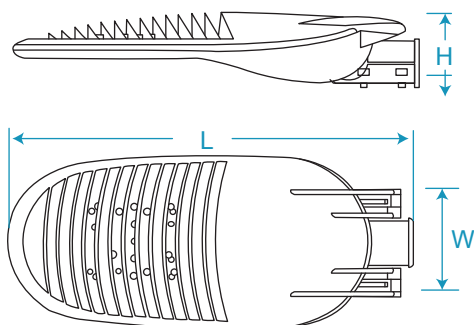

Colour Temperature: 2850K~3250K

Colour Rendering Index (CRI):>70

Beam Angle: 45° x 155°

Operating Temperature: -30°C ~ +50°C

Storage Temperature: -30°C ~ +90°C

LED Lumen Maintenance: LM80

Electrical Safety: Class I

LED Driver Compliant: CE, IEC, SIRIM, JKR

Weight: 6.0kg

Heatsink material: Aluminium Casting

Luminaire Cover Material: Clear Tempered Glass

IP Rating: IP66

Application areas

Model	iSLK-060-FPN6	iSLK-090-FPN6	iSLK-120-FPN6	iSLK-150-FPN6	iSLK-180-FPN6	iSLK-210-FPN6
System Power	60W ± 5%	90W ± 5%	120W ± 5%	150W ± 5%	180W ± 5%	210W ± 5%
LED Driving Current	1,600 mA (88mA /LED)	2,100 mA (105mA /LED)	2,100 mA (105mA /LED)	2,000 mA (105mA /LED)	2,400 mA (85mA /LED)	2,800 mA (100mA /LED)
Number of LEDs	108 pcs (3030 LED)	140 pcs (3030 LED)	180 pcs (3030 LED)	280 pcs (3030 LED)	336 pcs (3030 LED)	336 pcs (3030 LED)
Initial Lumens	8,830 lm	14,950 lm	19,220 lm	24,770 lm	29,730 lm	29,730 lm
Hot Lumens	8,110 lm	11,420 lm	14,980 lm	20,140 lm	23,710 lm	23,710 lm
Luminous Efficacy	>129 lm/W	>127 lm/W	>121 lm/W	>135 lm/W	>133 lm/W	>133 lm/W
Size (L x W x H)(mm)	622 x 292 x 122	622 x 292 x 122	622 x 292 x 122	846 x 368 x 135	846 x 368 x 135	846 x 368 x 135
Weight	5.5kg	5.5kg	5.5kg	12.0kg	12.0kg	12.0kg
Photometry						