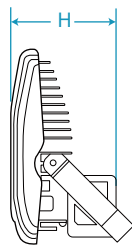

LED MegaTron 100W - Suitable for 10m height (120 deg)

NexusLED®
Simpler's Better

AC Input: 100 ~ 240 Vac
Luminaire Efficacy Rating (LER): >80 lm/W
System Power: 90W +/-5W
Luminous Flux: 7,460lm
Beam Angle: 120°
Operating Temperature: -30°C ~ +50°C
Storage Temperature: -30°C ~ +90°C
LED Lumen Maintenance: LM80
Heatsink material: Black Anodised Extruded Aluminium
Luminaire Cover Material: Clear Tempered Glass
Body Colour: Black
Electrical Safety: Class II
Weight: 2.6kg
Size (L) x (W) x (H) : 224mm x 194mm x 71mm
Compliance: Pending IEC, SIRIM