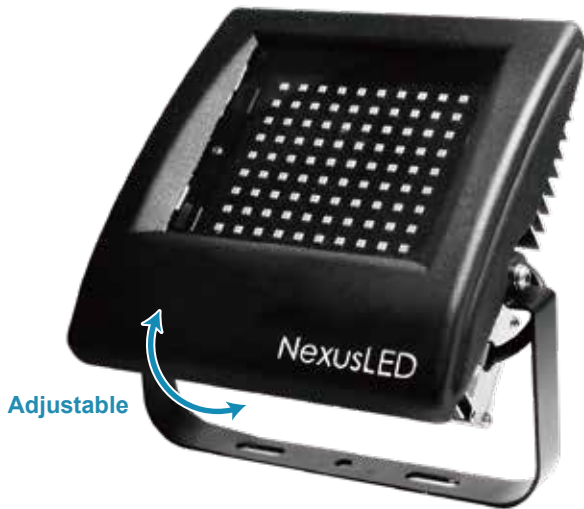

LED MegaTron 100W - Suitable for 10m height (120 deg)

NexusLED®
Simpler's Better

AC Input: 100 ~ 240 Vac
Luminaire Efficacy Rating (LER): >80 lm/W
System Power: 90W +/-5W
Luminous Flux: 7,460lm
Beam Angle: 120°
Operating Temperature: -30°C ~ +50°C
Storage Temperature: -30°C ~ +90°C
LED Lumen Maintenance: LM80
Heatsink material: Black Anodised Extruded Aluminium
Luminaire Cover Material: Clear Tempered Glass
Body Colour: Black
Electrical Safety: Class II
Weight: 2.6kg
Size (L) x (W) x (H) : 224mm x 194mm x 71mm
Compliance: Pending IEC, SIRIM

Features

- Light engine powered by mid-power LEDs
- Adjustable modular design
- Available in various light colours
- Suitable for **10m** height applications

Application areas

- Buildings
- Sport halls
- Stadiums