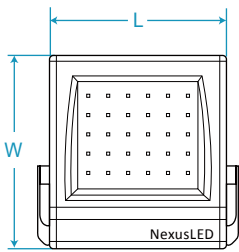

LED MegaTron 100W - Suitable for 10m height (120 deg)

NexusLED®
Simpler's Better

AC Input: 100 ~ 240 Vac
Luminaire Efficacy Rating (LER): >80 lm/W
System Power: 90W +/-5W
Luminous Flux: 7,460lm
Beam Angle: 120°
Operating Temperature: -30°C ~ +50°C
Storage Temperature: -30°C ~ +90°C
LED Lumen Maintenance: LM80
Heatsink material: Black Anodised Extruded Aluminium
Luminaire Cover Material: Clear Tempered Glass
Body Colour: Black
Electrical Safety: Class II
Weight: 2.6kg
Size (L) x (W) x (H) : 224mm x 194mm x 71mm
Compliance: Pending IEC, SIRIM

Features

- Light engine powered by mid-power LEDs
- Adjustable modular design
- Available in various light colours
- Suitable for **10m** height applications

Application areas

- Buildings
- Sport halls
- Stadiums