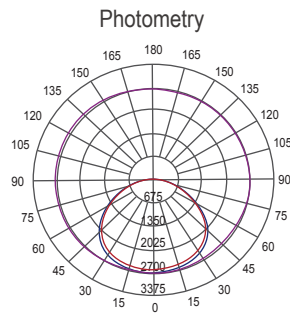

LED MegaTron 100W - Suitable for 10m height (120 deg)

NexusLED®
Simpler's Better

AC Input: 100 ~ 240 Vac
Luminaire Efficacy Rating (LER): >80 lm/W
System Power: 90W +/-5W
Luminous Flux: 7,460lm
Beam Angle: 120°
Operating Temperature: -30°C ~ +50°C
Storage Temperature: -30°C ~ +90°C
LED Lumen Maintenance: LM80
Heatsink material: Black Anodised Extruded Aluminium
Luminaire Cover Material: Clear Tempered Glass
Body Colour: Black
Electrical Safety: Class II
Weight: 2.6kg
Size (L) x (W) x (H) : 224mm x 194mm x 71mm
Compliance: Pending IEC, SIRIM