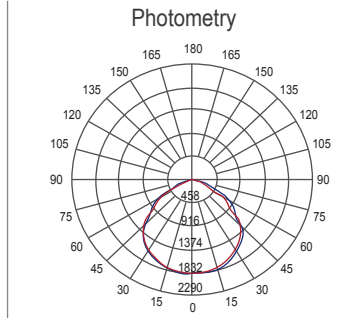

LED MiniTron 50W - Suitable for 7m or 10m height (15 deg or 30 deg)

NexusLED®
Simpler's Better

NexusLED Floodlights provide bright and even area lighting with maximum energy and cost savings - the least maintenance lighting solution.

AC Input: 100 ~ 240Vac
System Power: 50W +/-5W
Luminaire Efficacy Rating (LER): >100 lm/W
Luminous Flux (Initial Lumens): 5,000 lm
Beam Angle: 120°
Correlated Colour Temperature: 5700K (available in 3000K, 4000K)
Colour Rendering Index (CRI): >70
Operating Temperature: -20°C ~ +40°C
Storage Temperature: -20°C ~ +80°C
Lumen Maintenance: LM80
Electrical Safety: Class I
Compliant: IEC, SIRIM
Weight: 1.5kg
Heatsink material: Extruded Aluminium
Luminaire Cover Material: Clear Tempered Glass
Size (L)x(W)x(H): 189mmx156mmx77mm