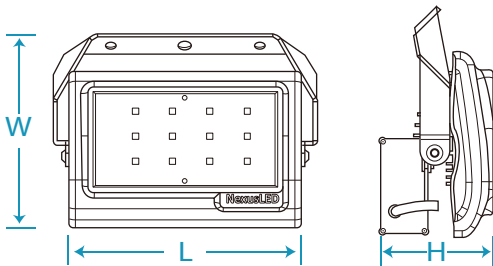

LED MiniTron 50W - Suitable for 7m or 10m height (15 deg or 30 deg)

NexusLED®
Simpler's Better

NexusLED Floodlights provide bright and even area lighting with maximum energy and cost savings - the least maintenance lighting solution.

AC Input: 100 ~ 240Vac
System Power: 50W +/-5W
Luminaire Efficacy Rating (LER): >100 lm/W
Luminous Flux (Initial Lumens): 5,000 lm
Beam Angle: 120°
Correlated Colour Temperature: 5700K (available in 3000K, 4000K)
Colour Rendering Index (CRI): >70
Operating Temperature: -20°C ~ +40°C
Storage Temperature: -20°C ~ +80°C
Lumen Maintenance: LM80
Electrical Safety: Class I
Compliant: IEC, SIRIM
Weight: 1.5kg
Heatsink material: Extruded Aluminium
Luminaire Cover Material: Clear Tempered Glass
Size (L)x(W)x(H): 189mmx156mmx77mm

- Features**
- Available in various beam angles
 - Suitable for 7m or 10m height applications
- Application areas**
- Sign board lights
 - Area Lightings
 - Compound Lightings