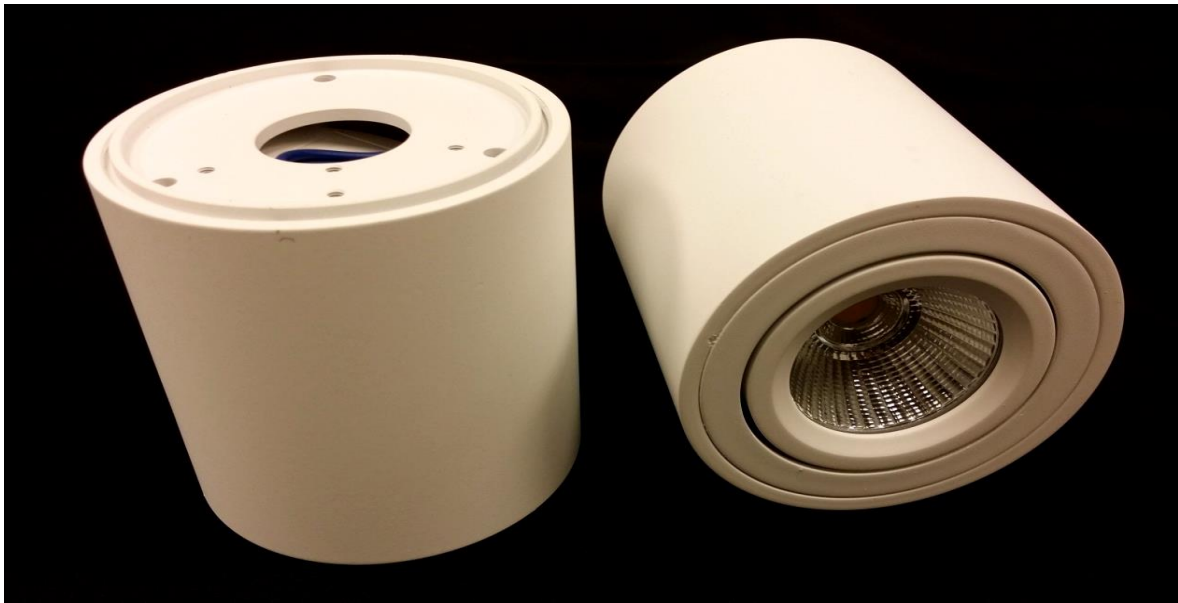

imitos LED EYEBALL ERD83/WH

MODEL	ERD83/WH	LIFE SPAN	30000 hours
POWER OUTPUT	10W	SIZE (A)	83mm
COLOUR TEMPERATURE	3000K	SIZE (B)	80mm
CRI	>80	DIMMABLE	No
BEAN ANGLE	24°	ENCLOSURE MATERIAL	Cast Aluminium
LIGHT OUTPUT (lm)	900-1000lm	VOLTAGE INPUT	220 - 240V 50/60Hz
POWER FACTOR	0.9	LED CHIP	CREE COB