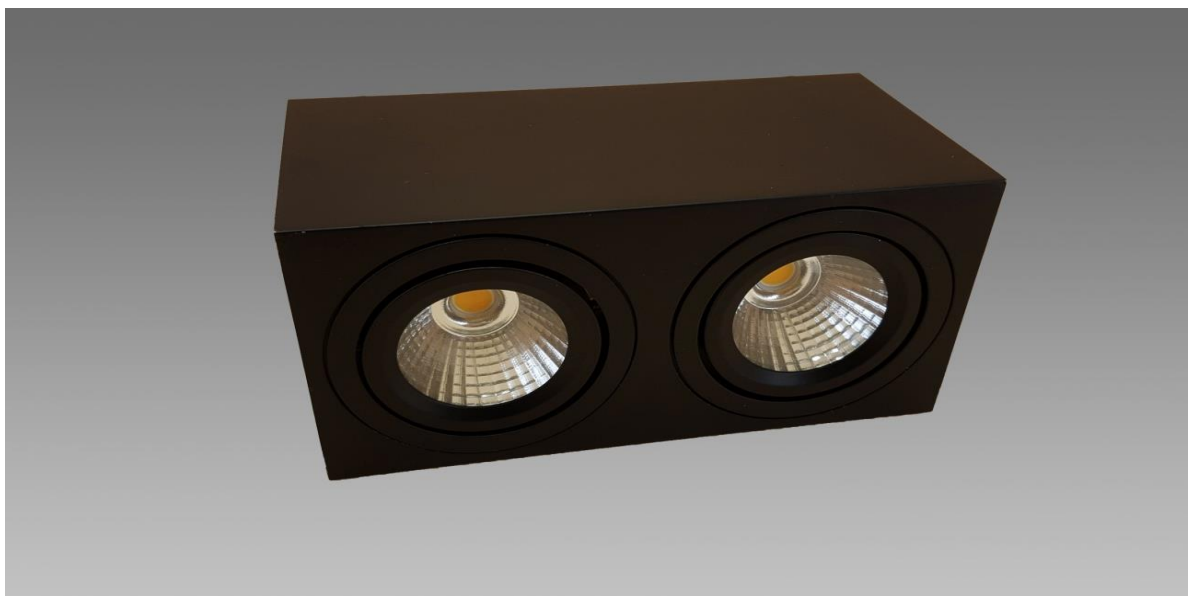

imitos LED SURFACE EYEBALL ESQ 83/2L BK

Model	ESQ 83/2L BK	Life Span	30000 hours
Power Output	2 x 10W	Size (A)	160 mm
Colour Temperature	3000K, 6000K	Size (B x C)	83 x 80 mm
CRI	>80	Dimmable	No
Beam Angle	24°	Enclosure Material	Cast Aluminium
Light Output (lm)	2 x 900-1000lm	Voltage Input	220 - 240V 50/60Hz
Power Factor	0.9	LED CHIP	CREE COB