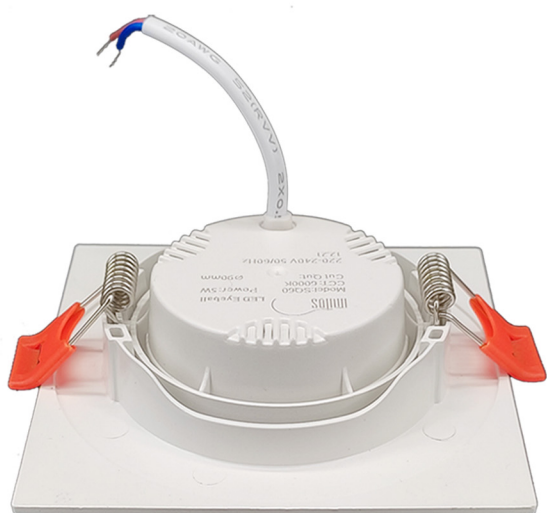

Imitos ECO Series Eyeball

Model	SQ60
Power	5W
Colour	White
Lumen	450lm
CCT	3000K, 4000K, 6000K
Beam	24°
Cut-Out	Ø68mm
Size	Diameter = Ø92mm / Height = 25mm
CRI	> 80Ra
Chipset	SMD
Input	220-240V ~ 50/60Hz 0.1A
P.Factor	> 0.5Pf
Material	Nylon Casing
Lifetime	5000Hours
Protection	IP20
Weight	23g ±2%
Packing(1pc)	L x W x H = 112 x 38 x 88mm ±2%