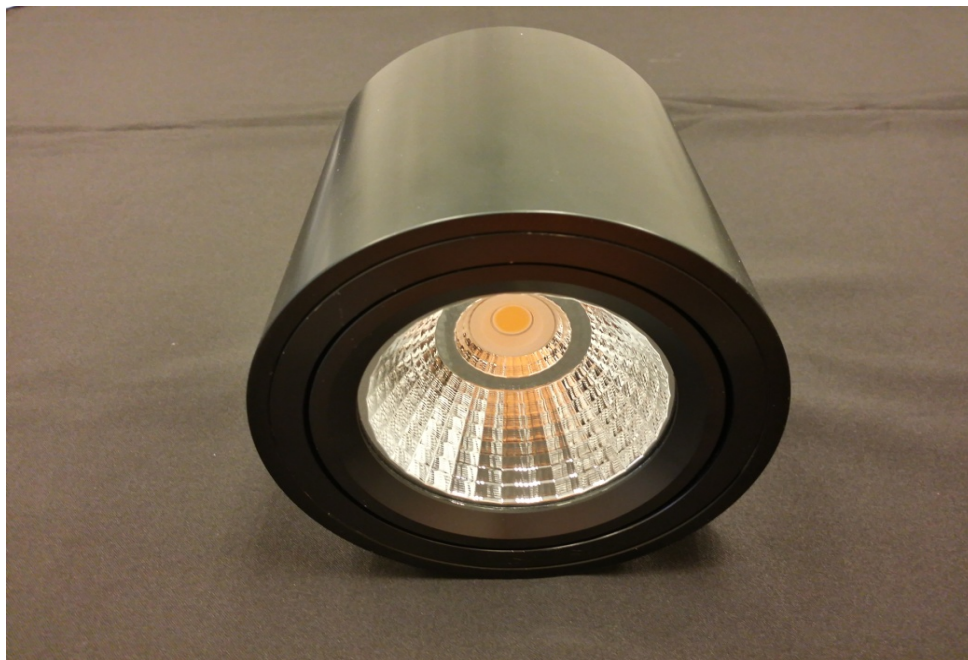

imitos LED EYEBALL ERD120/BK

MODEL	ERD120/BK	LIFE SPAN	50000 hours
POWER OUTPUT	20W	SIZE (A)	130mm
COLOUR TEMPERATURE	3000K	SIZE (B)	120mm
CRI	>80	DIMMABLE	No
BEAN ANGLE	24°	ENCLOSURE MATERIAL	Cast Aluminium
LIGHT OUTPUT (lm)	1700-1900	VOLTAGE INPUT	220 - 240V 50/60Hz
POWER FACTOR	0.9	LED CHIP	CREE COB