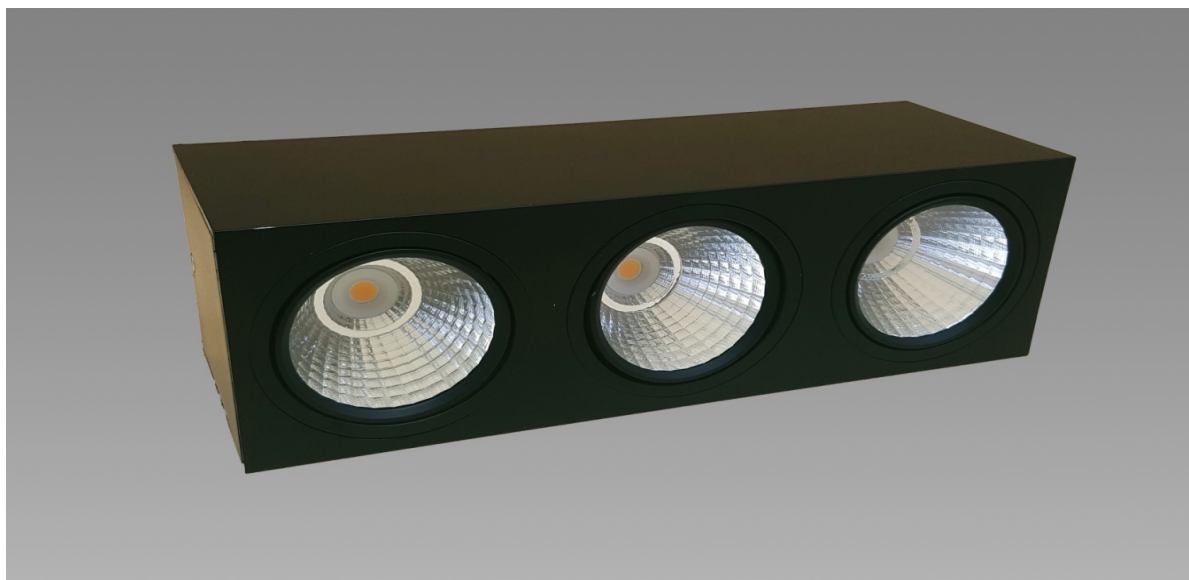

Ortiz LED SURFACE EYEBALL ESQ 100/3L BK

Model	ESQ 100/3L BK	Life Span	50000 hours
Power Output	3 x 15W	Size (A)	295 mm
Colour Temperature	3000K,6000K	Size (B x C)	100 x 100 mm
CRI	>80	Dimmable	No
Beam Angle	24°	Enclosure Material	Cast Aluminium
Light Output (lm)	3 x 1300-1500lm	Voltage Input	220 - 240V 50/60Hz
Power Factor	0.9	LED CHIP	Cree COB