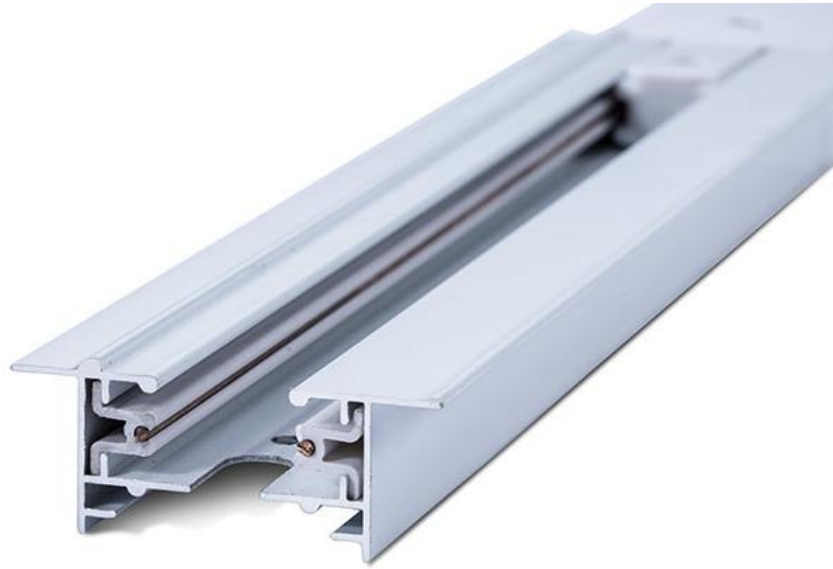

Imitos 2 Line Recessed Track Bar

Brand	Imitos
Colour	Black , White
Product Length (Optional)	1meter, 2meter, 3meter
Material	Aluminium Alloy & ABS Plastic
Conductor	Copper
IP Rating	IP20
Current Input	220-240V 50/60Hz
Max Loading	10A