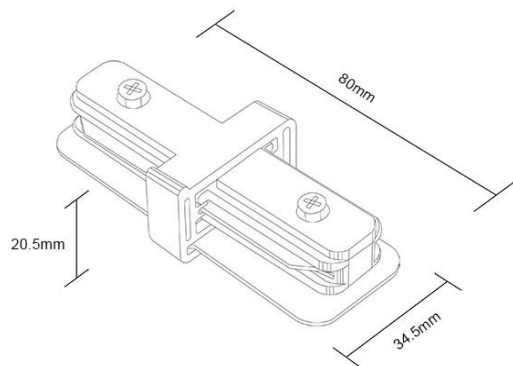

Imitos 2 Line Track Accessories

Model	2 Line L Joint
Colour	Black , White
Material	Aluminium Alloy & ABS Plastic
Conductor	Copper
IP Rating	IP20
Current Input	220-240V 50/60Hz
Max Loading	10A

Model	2 Line I Joint
Colour	Black , White
Material	Aluminium Alloy & ABS Plastic
Conductor	Copper
IP Rating	IP20
Current Input	220-240V 50/60Hz
Max Loading	10A