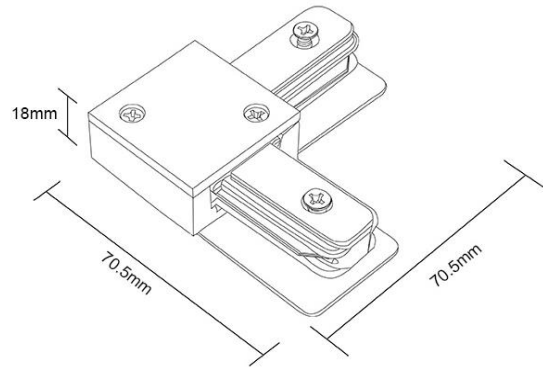

Imitos 2 Line Track Accessories

Model	2 Line L Joint
Colour	Black , White
Material	Aluminium Alloy & ABS Plastic
Conductor	Copper
IP Rating	IP20
Current Input	220-240V 50/60Hz
Max Loading	10A

Model	2 Line I Joint
Colour	Black , White
Material	Aluminium Alloy & ABS Plastic
Conductor	Copper
IP Rating	IP20
Current Input	220-240V 50/60Hz
Max Loading	10A