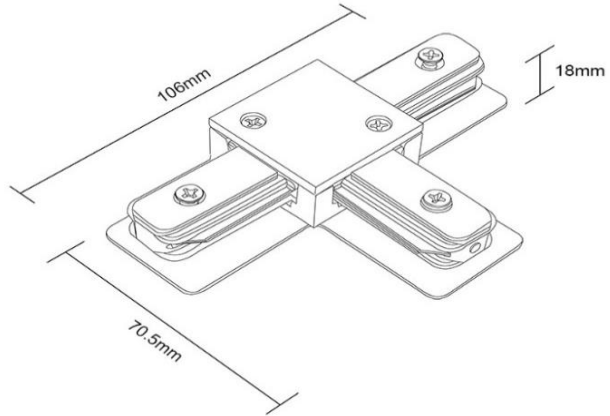

# Imitos 2 Line Track Accessories-2

Model	2 Line T Joint
Colour	Black , White
Material	Aluminium Alloy & ABS Plastic
Conductor	Copper
IP Rating	IP20
Current Input	220-240V 50/60Hz
Max Loading	10A

Model	2 Line X Joint
Colour	Black , White
Material	Aluminium Alloy & ABS Plastic
Conductor	Copper
IP Rating	IP20
Current Input	220-240V 50/60Hz
Max Loading	10A