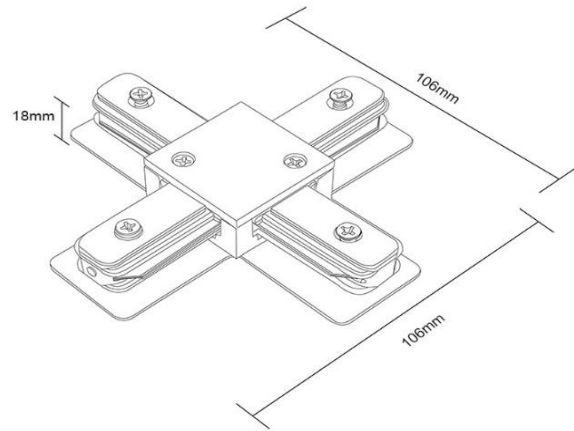

# Imitos 2 Line Track Accessories-2

Model	2 Line T Joint
Colour	Black , White
Material	Aluminium Alloy & ABS Plastic
Conductor	Copper
IP Rating	IP20
Current Input	220-240V 50/60Hz
Max Loading	10A

Model	2 Line X Joint
Colour	Black , White
Material	Aluminium Alloy & ABS Plastic
Conductor	Copper
IP Rating	IP20
Current Input	220-240V 50/60Hz
Max Loading	10A