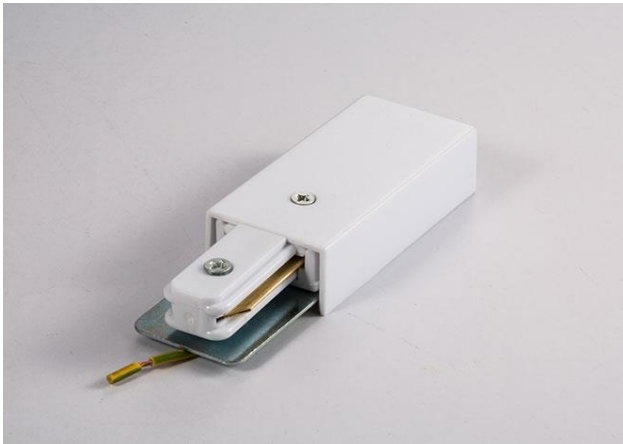

# Imitos 2 Line Track Accessories-3

Model	Live End Cap
Colour	Black , White
Material	Aluminium Alloy & ABS Plastic
Conductor	Copper
IP Rating	IP20
Current Input	220-240V 50/60Hz
Max Loading	10A