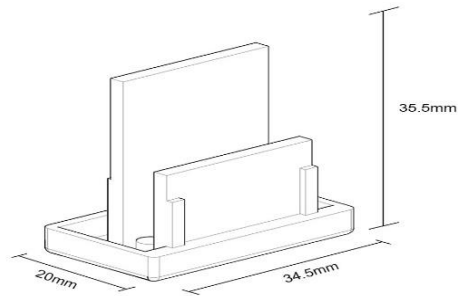

# Imitos 2 Line Track Accessories-3

Model	Live End Cap
Colour	Black , White
Material	Aluminium Alloy & ABS Plastic
Conductor	Copper
IP Rating	IP20
Current Input	220-240V 50/60Hz
Max Loading	10A