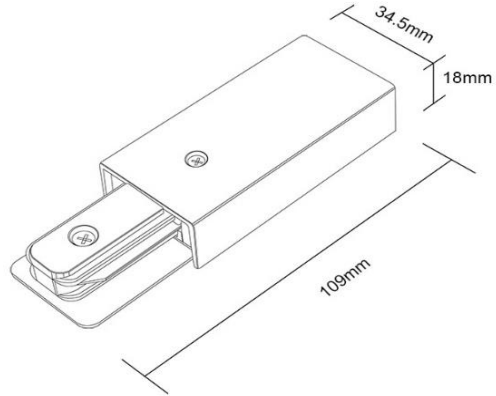

# Imitos 2 Line Track Accessories-3

Model	Live End Cap
Colour	Black , White
Material	Aluminium Alloy & ABS Plastic
Conductor	Copper
IP Rating	IP20
Current Input	220-240V 50/60Hz
Max Loading	10A