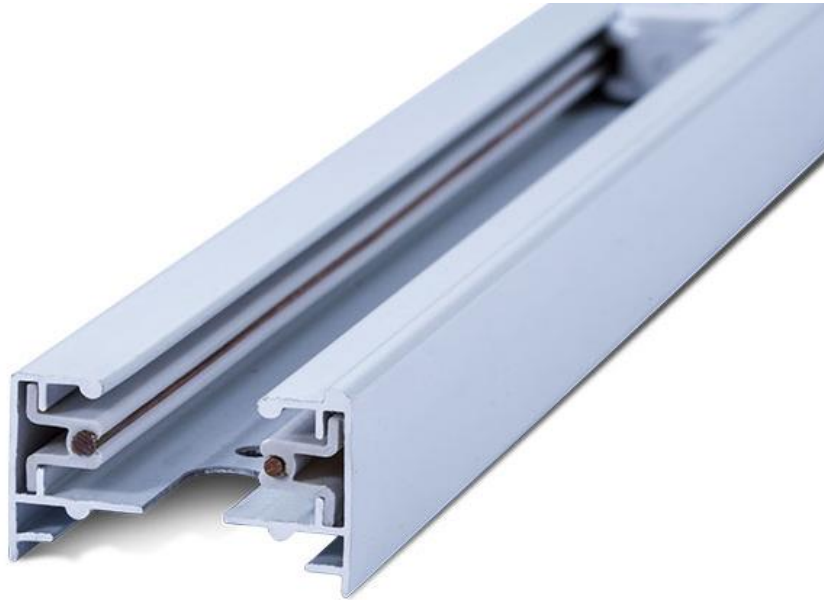

Imitos 2 Line Track Bar

Brand	Imitos
Colour	Black , White
Product Length (Optional)	1meter, 2meter, 3meter
Material	Aluminium Alloy & ABS Plastic
Conductor	Copper
IP Rating	IP20
Current Input	220-240V 50/60Hz
Max Loading	10A