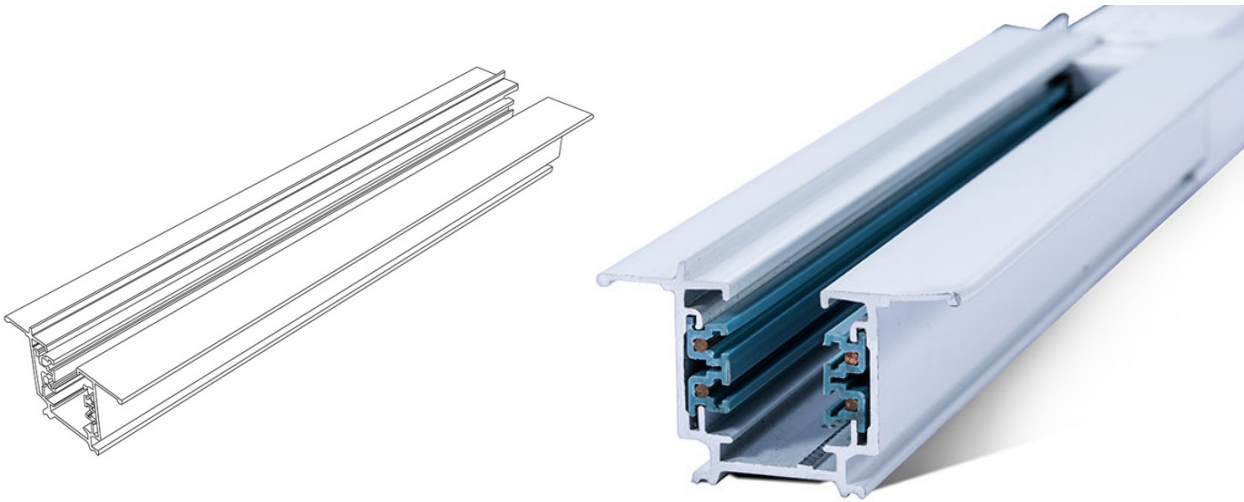

Imitos 4 Line Recessed Track Bar

Brand	Imitos
Colour	Black , White
Product Length (Optional)	1meter, 2meter, 3meter
Material	Aluminium Alloy & ABS Plastic
Conductor	Copper
IP Rating	IP20
Current Input	220-240V 50/60Hz
Max Loading	3 x 10A