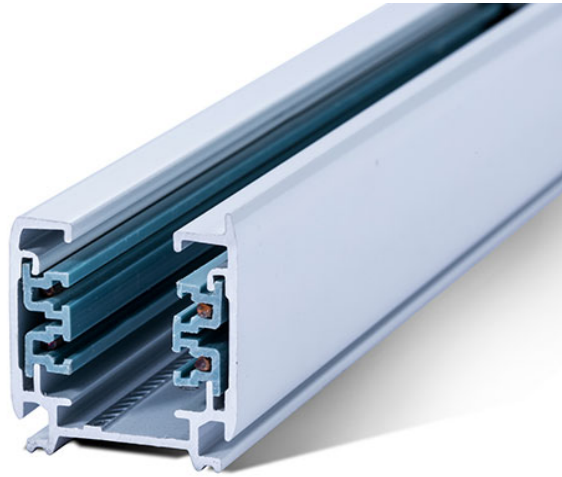

Imitos 4 Line Track Bar

Brand	Imitos
Colour	Black , White
Product Length (Optional)	1meter, 2meter, 3meter
Material	Aluminium Alloy & ABS Plastic
Conductor	Copper
IP Rating	IP20
Current Input	220-240V 50/60Hz
Max Loading	3 x 10A