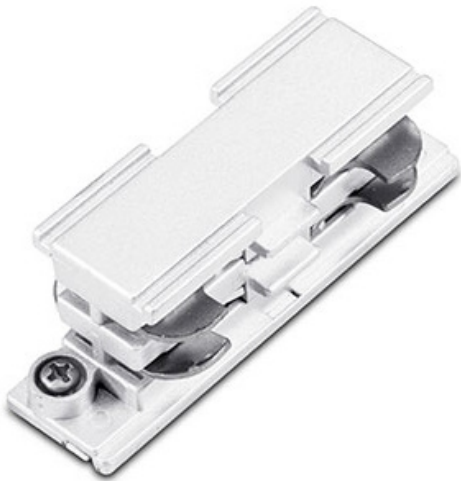

Imitos 4 Line Track Accessories

Model	4 Line L Joint
Colour	Black , White
Material	Aluminium Alloy & ABS Plastic
Conductor	Copper
IP Rating	IP20
Current Input	220-240V 50/60Hz
Max Loading	3 x 10A

Model	4Line I Joint
Colour	Black , White
Material	Aluminium Alloy & ABS Plastic
Conductor	Copper
IP Rating	IP20
Current Input	220-240V 50/60Hz
Max Loading	3 x 10A