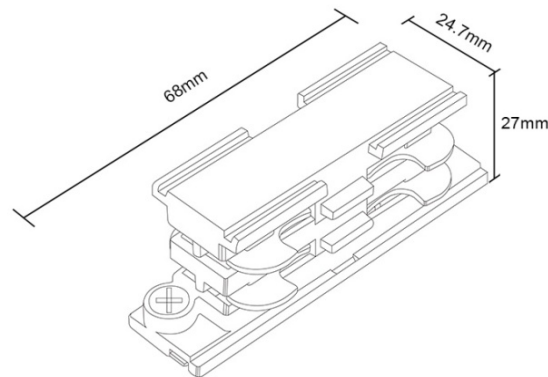

Imitos 4 Line Track Accessories

Model	4 Line L Joint
Colour	Black , White
Material	Aluminium Alloy & ABS Plastic
Conductor	Copper
IP Rating	IP20
Current Input	220-240V 50/60Hz
Max Loading	3 x 10A

Model	4Line I Joint
Colour	Black , White
Material	Aluminium Alloy & ABS Plastic
Conductor	Copper
IP Rating	IP20
Current Input	220-240V 50/60Hz
Max Loading	3 x 10A