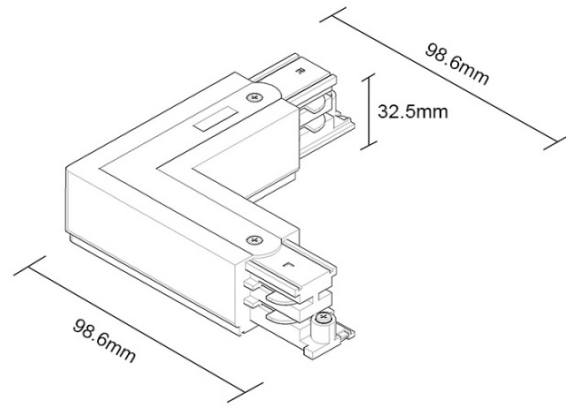

Imitos 4 Line Track Accessories

Model	4 Line L Joint
Colour	Black , White
Material	Aluminium Alloy & ABS Plastic
Conductor	Copper
IP Rating	IP20
Current Input	220-240V 50/60Hz
Max Loading	3 x 10A

Model	4Line I Joint
Colour	Black , White
Material	Aluminium Alloy & ABS Plastic
Conductor	Copper
IP Rating	IP20
Current Input	220-240V 50/60Hz
Max Loading	3 x 10A