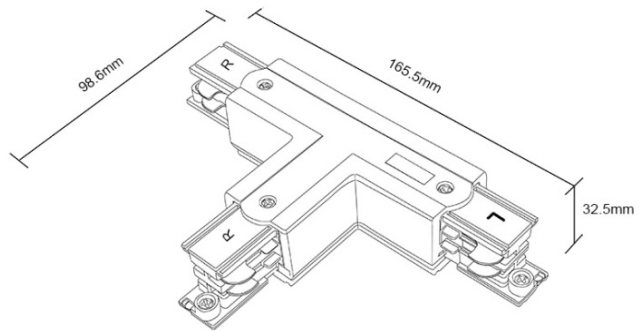

Imitos 2 Line Track Accessories-2

Model	4 Line T Joint
Colour	Black , White
Material	Aluminium Alloy & ABS Plastic
Conductor	Copper
IP Rating	IP20
Current Input	220-240V 50/60Hz
Max Loading	3 x 10A

Model	4 Line X Joint
Colour	Black , White
Material	Aluminium Alloy & ABS Plastic
Conductor	Copper
IP Rating	IP20
Current Input	220-240V 50/60Hz
Max Loading	3 x 10A