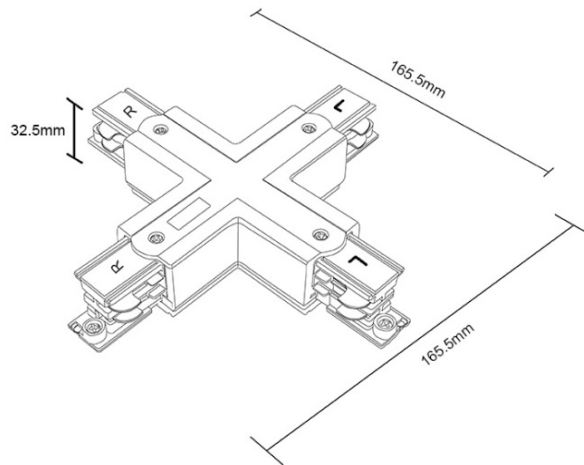

Imitos 2 Line Track Accessories-2

Model	4 Line T Joint
Colour	Black , White
Material	Aluminium Alloy & ABS Plastic
Conductor	Copper
IP Rating	IP20
Current Input	220-240V 50/60Hz
Max Loading	3 x 10A

Model	4 Line X Joint
Colour	Black , White
Material	Aluminium Alloy & ABS Plastic
Conductor	Copper
IP Rating	IP20
Current Input	220-240V 50/60Hz
Max Loading	3 x 10A