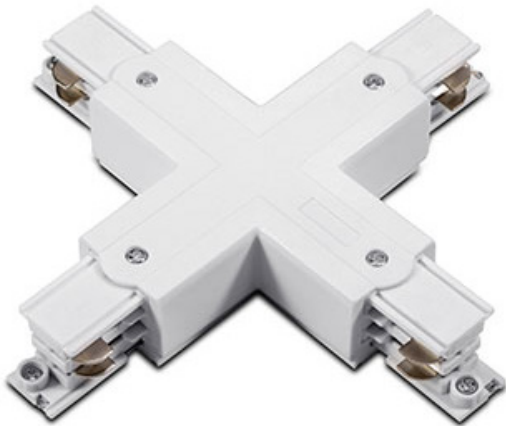

Imitos 2 Line Track Accessories-2

Model	4 Line T Joint
Colour	Black , White
Material	Aluminium Alloy & ABS Plastic
Conductor	Copper
IP Rating	IP20
Current Input	220-240V 50/60Hz
Max Loading	3 x 10A

Model	4 Line X Joint
Colour	Black , White
Material	Aluminium Alloy & ABS Plastic
Conductor	Copper
IP Rating	IP20
Current Input	220-240V 50/60Hz
Max Loading	3 x 10A