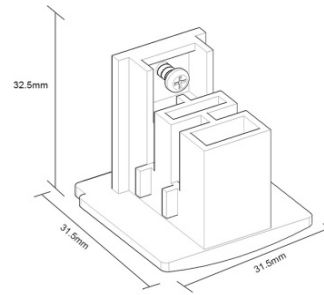

# Imitos 4 Line Track Accessories-3

Model	4 Line Live End Cap
Colour	Black , White
Material	Aluminium Alloy & ABS Plastic
Conductor	Copper
IP Rating	IP20
Current Input	220-240V 50/60Hz
Max Loading	3 x 10A