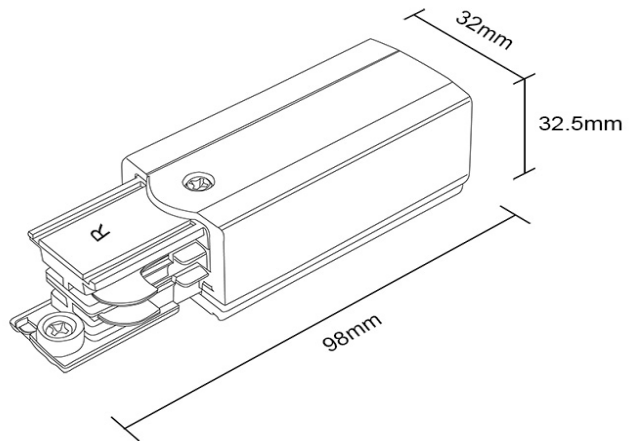

# Imitos 4 Line Track Accessories-3

Model	4 Line Live End Cap
Colour	Black , White
Material	Aluminium Alloy & ABS Plastic
Conductor	Copper
IP Rating	IP20
Current Input	220-240V 50/60Hz
Max Loading	3 x 10A