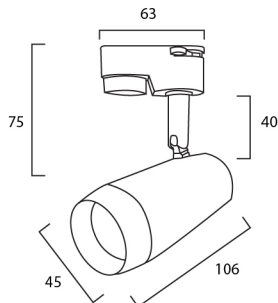

# IMITOS LED TRACK LIGHT

Quality aluminum radiator, the optimum thermal path, reducing chip operating temperatures  
Stylish, flexible architecture, rich lines for a variety of space

Adaptor Main

2 Line circuit

Adaptor optional

3 Line circuit

4 Line circuit

### Technical Parameters

- > Power : 7W
- > CCT : 3000K / 4000K / 6000K
- > LED Chip : EPistar
- > Power Factor : >0.9
- > Lifetime : 30000h
- > Beam Angle : 24°
- > CRI : >80Ra
- > Power Requirement : 220-240V 50/60Hz
- > Lumen : 700-800lm
- > Dimmable : No

### Photometric Diagram

Height	Beam Angle: 24°	Diameter
1.m	1766.92 lx	46.54cm
2.m	441.73 lx	93.08cm
3.m	196.32 lx	139.62cm
4.m	110.43 lx	166.17cm
5.m	70.68 lx	232.71cm