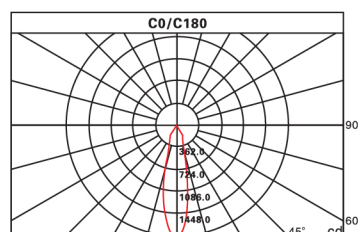

TR 50/7W

LED TRACK LIGHT

BLACK **WHITE**

Technical Parameters

- > Power : 7W
- > CCT : 3000K / 4000K / 6000K
- > LED Chip : EPISTAR
- > Power Factor : >0.9
- > Lifetime : 30000h
- > Beam Angle : 24°
- > CRI : >80Ra
- > Power Requirement : 220-240V 50/60Hz
- > Lumen : 700-800lm
- > Dimmable : No

Photometric Diagram

All contents are for reference only