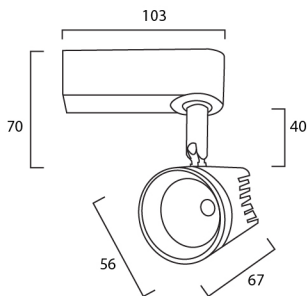

TR 50/7W

LED TRACK LIGHT

BLACK **WHITE**

Technical Parameters

- > Power : 7W
- > CCT : 3000K / 4000K / 6000K
- > LED Chip : EPISTAR
- > Power Factor : >0.9
- > Lifetime : 30000h
- > Beam Angle : 24°
- > CRI : >80Ra
- > Power Requirement : 220-240V 50/60Hz
- > Lumen : 700-800lm
- > Dimmable : No

Photometric Diagram

All contents are for reference only