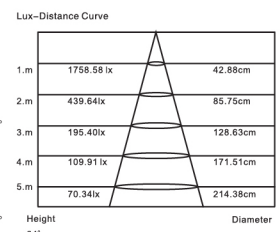

TR 50/7W

LED TRACK LIGHT

BLACK **WHITE**

Technical Parameters

- > Power : 7W
- > CCT : 3000K / 4000K / 6000K
- > LED Chip : EPISTAR
- > Power Factor : >0.9
- > Lifetime : 30000h
- > Beam Angle : 24°
- > CRI : >80Ra
- > Power Requirement : 220-240V 50/60Hz
- > Lumen : 700-800lm
- > Dimmable : No

Photometric Diagram

All contents are for reference only