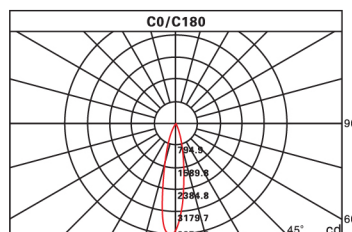

TR 68/20W

LED TRACK LIGHT

BLACK WHITE

Technical Parameters

- > Power : 20W
- > CCT : 3000K / 4000K / 6000K
- > LED Chip : CREE
- > Power Factor : >0.9
- > Lifetime : 50000h
- > Beam Angle : 24°
- > CRI : >95Ra
- > Power Requirement : 220-240V 50/60Hz
- > Lumen : 1700-1900lm
- > Dimmable : No

Photometric Diagram

Lux-Distance Curve

Height	Lux	Diameter
1.m	3807.73 lx	37.97cm
2.m	951.93 lx	75.94cm
3.m	423.08 lx	113.91cm
4.m	237.98 lx	151.88cm
5.m	152.31 lx	189.86cm

All contents are for reference only