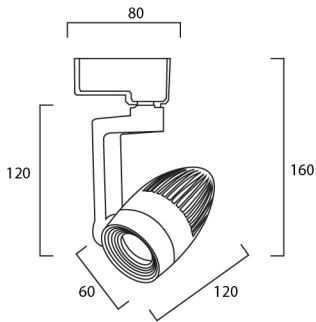

ORITZ LED TRACK LIGHT

Quality aluminum radiator, the optimum thermal path, reducing chip operating temperatures
Stylish, flexible architecture, rich lines for a variety of space

	CRI > 95Ra	AC 220-240V 50/60Hz	 24°	 3000K	 4000K	 6000K

TR 68/20W

LED TRACK LIGHT

BLACK WHITE

Technical Parameters

- > Power : 20W
- > CCT : 3000K / 4000K / 6000K
- > LED Chip : CREE
- > Power Factor : >0.9
- > Lifetime : 50000h
- > Beam Angle : 24°
- > CRI : >95Ra
- > Power Requirement : 220-240V 50/60Hz
- > Lumen : 1700-1900lm
- > Dimmable : No