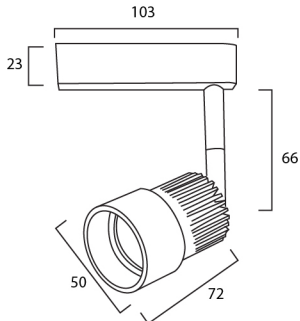

## TR C1/ 10W Dimmable

LED TRACK LIGHT

### Technical Parameters

- > Power : 10W
- > CCT : 3000K / 4000K / 6000K
- > LED Chip : CREE
- > Power Factor : >0.9
- > Lifetime : 50000h
- > Beam Angle : 24°
- > CRI : >80Ra
- > Power Requirement : 220-240V 50/60Hz
- > Lumen : 1000-1100lm
- > Dimmable : Yes

### Photometric Diagram

Height	Diameter
1.m	2394.27 lx / 99.24cm
2.m	598.57 lx / 78.48cm
3.m	266.03 lx / 117.72cm
4.m	149.64 lx / 156.95cm
5.m	95.77 lx / 196.19cm

\*All contents are for reference only\*