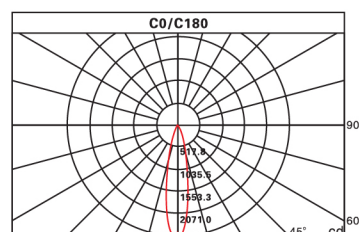

### Technical Parameters

- > Power : 10W
- > CCT : 3000K / 4000K / 6000K
- > LED Chip : CREE
- > Power Factor : >0.9
- > Lifetime : 50000h
- > Beam Angle : 24°
- > CRI : >80Ra
- > Power Requirement : 220-240V 50/60Hz
- > Lumen : 1000-1100lm
- > Dimmable : Yes

### Photometric Diagram

Height	Beam Angle: 24°	Diameter
1.m	2394.27 lx	99.24cm
2.m	598.57 lx	78.48cm
3.m	266.03 lx	117.72cm
4.m	149.64 lx	156.95cm
5.m	95.77 lx	196.19cm

\*All contents are for reference only\*