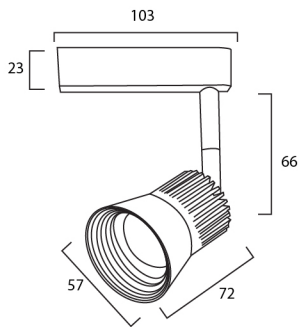

## TR C2/ 10W Dimmable

LED TRACK LIGHT

### Technical Parameters

- > Power : 10W
- > CCT : 3000K / 4000K / 6000K
- > LED Chip : CREE
- > Power Factor : >0.9
- > Lifetime : 50000h
- > Beam Angle : 24°
- > CRI : >80Ra
- > Power Requirement : 220-240V 50/60Hz
- > Lumen : 1000-1100lm
- > Dimmable : Yes

### Photometric Diagram

Height	Beam Angle: 24°	Diameter
1.m	2394.27 lx	99.24cm
2.m	598.57 lx	78.48cm
3.m	266.03 lx	117.72cm
4.m	149.64 lx	156.95cm
5.m	95.77 lx	196.19cm

\*All contents are for reference only\*