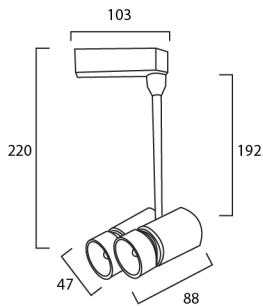

ORITZ LED TRACK LIGHT

Quality aluminum radiator, the optimum thermal path, reducing chip operating temperatures
Stylish, flexible architecture, rich lines for a variety of space

TR LS502/2x8W

LED TRACK LIGHT

Technical Parameters

- > Power : 2x8W
- > CCT : 3000K / 4000K / 6000K
- > LED Chip : CREE
- > Power Factor : >0.9
- > Lifetime : 50000h
- > Beam Angle : 24°
- > CRI : >80Ra
- > Power Requirement : 220-240V 50/60Hz
- > Lumen : 2x700-800lm
- > Dimmable : No

Photometric Diagram

Height	Diameter	Lux
1.m	35.99cm	3377.13 lx
2.m	71.97cm	844.28 lx
3.m	107.96cm	375.24 lx
4.m	143.94cm	211.07 lx
5.m	179.93cm	135.09 lx