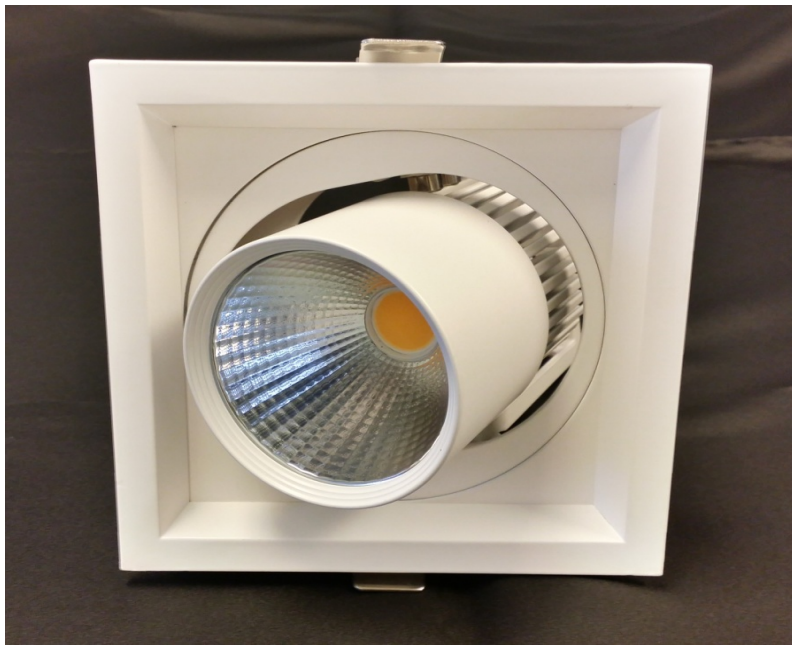

Ortiz LED Downlight ESQ 135/WH

Model	ESQ 135/WH	Life Span	50000 hours
Power Output	30W	Size (A x C)	140mm x 150mm
CCT	3000k	Cut Out (B)	130mm
LED CHIP	CREE COB	Dimmable	No
CRI	>80	Enclosure Material	Cast Aluminium
Beam Angle	24°	Voltage Input	220 - 240V 50/60Hz
Light Output (lm)	2800 - 3000	Current Ampere	0.15A
Power Factor	0.95	Protection Rating	IP20