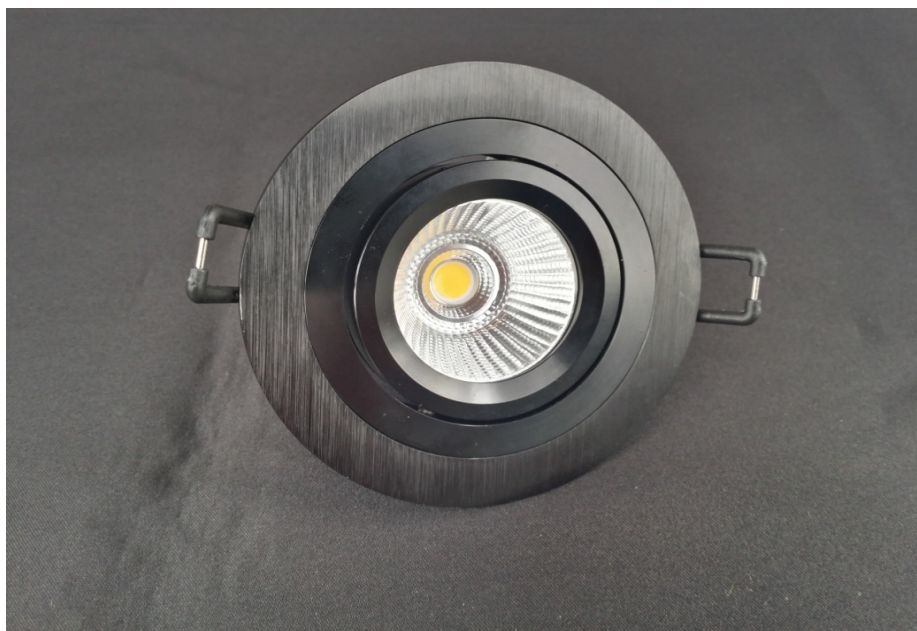

imitos LED EYEBALL ERD80/BK

MODEL	ERD80/BK	LIFE SPAN	30000 hours
POWER OUTPUT	7W	SIZE (AxC)	52mm x 93mm
COLOUR TEMPERATURE	3000k	CUT OUT (B)	80mm
	6000k	DIMMABLE	No
CRI	>80	ENCLOSURE MATERIAL	Cast Aluminium
BEAN ANGLE	24°	VOLTAGE INPUT	220 - 240V 50/60Hz
LIGHT OUTPUT (lm)	600	CURRENT AMPERE	0.04A
POWER FACTOR	0.9	LED CHIP	EPISTAR COB