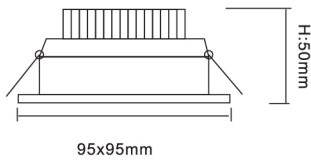

IMITOS LED EYEBALL

Quality aluminum radiator, the optimum thermal path, reducing chip operating temperatures
Stylish, flexible architecture, rich lines for a variety of space

ESQ 80/7W

LED EYEBALL

BLACK WHITE

Technical Parameters

- > Power : 7W
- > CCT : 3000K / 4000K / 6000K
- > LED Chip : EPISTAR
- > Power Factor : >0.9
- > Lifetime : 30000h
- > Beam Angle : 24°
- > CRI : >80Ra
- > Power Requirement : 220-240V 50/60Hz
- > Lumen : 600-650lm
- > Dimmable : No