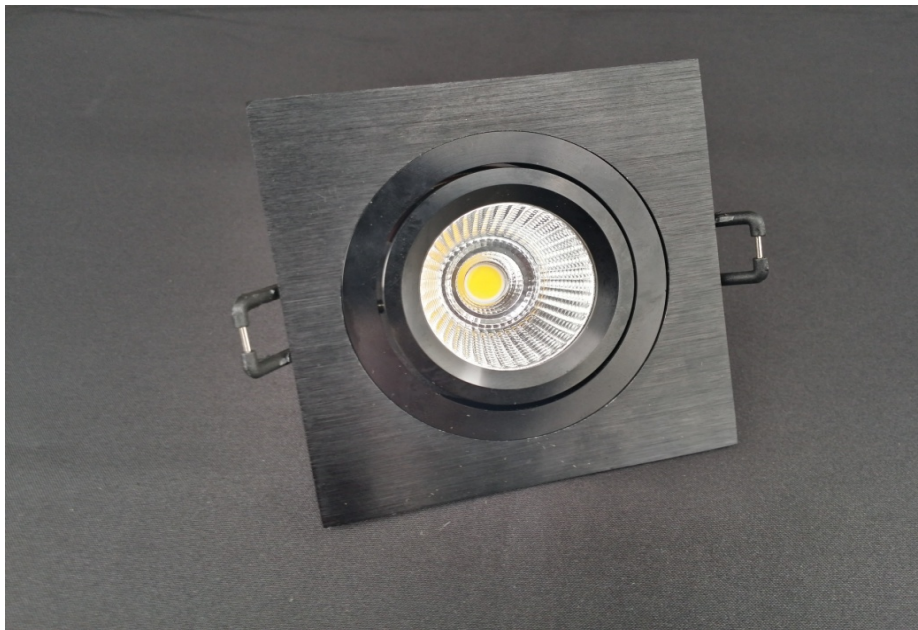

# imitos LED EYEBALL ESQ80/BK

MODEL	ESQ80/BK	LIFE SPAN	30000 hours
POWER OUTPUT	7W	SIZE (AxC)	52mm x 93mm
COLOUR TEMPERATURE	3000k	CUT OUT (B)	80mm
	6000k	DIMMABLE	No
CRI	>80	ENCLOSURE MATERIAL	Cast Aluminium
BEAN ANGLE	24°	VOLTAGE INPUT	220 - 240V 50/60Hz
LIGHT OUTPUT (lm)	600	CURRENT AMPERE	0.04A
POWER FACTOR	0.9	LED CHIP	EPISTAR COB