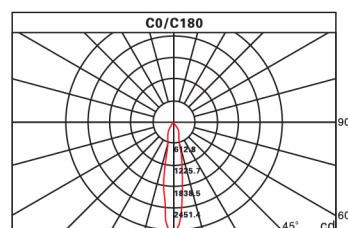

IMITOS LED EYEBALL

Quality aluminum radiator, the optimum thermal path, reducing chip operating temperatures
Stylish, flexible architecture, rich lines for a variety of space

L : 200mm

Ø 80mm

ESQ 165/2x7W

LED EYEBALL

BLACK WHITE

Technical Parameters

- > Power : 2x7W
- > CCT : 3000K / 4000K / 6000K
- > LED Chip : EPISTAR
- > Power Factor : >0.9
- > Lifetime : 30000h
- > Beam Angle : 24°
- > CRI : >80Ra
- > Power Requirement : 220-240V 50/60Hz
- > Lumen : 2x600-650lm
- > Dimmable : No

Photometric Diagram

Height	Beam Angle: 24°	Diameter
1.m	3058.18 lx	32.03cm
2.m	764.54 lx	64.07cm
3.m	339.80 lx	96.10cm
4.m	191.14 lx	128.14cm
5.m	122.33 lx	160.17cm