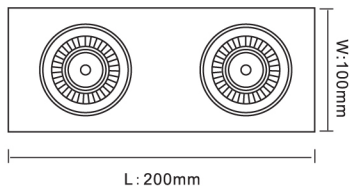

IMITOS LED EYEBALL

Quality aluminum radiator, the optimum thermal path, reducing chip operating temperatures
Stylish, flexible architecture, rich lines for a variety of space

L : 200mm

Ø 80mm

ESQ 165/2x7W

LED EYEBALL

BLACK WHITE

Technical Parameters

- > Power : 2x7W
- > CCT : 3000K / 4000K / 6000K
- > LED Chip : EPISTAR
- > Power Factor : >0.9
- > Lifetime : 30000h
- > Beam Angle : 24°
- > CRI : >80Ra
- > Power Requirement : 220-240V 50/60Hz
- > Lumen : 2x600-650lm
- > Dimmable : No

Photometric Diagram

Height	Beam Angle: 24°	Diameter
1.m	3058.18 lx	32.03cm
2.m	764.54 lx	64.07cm
3.m	339.80 lx	96.10cm
4.m	191.14 lx	128.14cm
5.m	122.33 lx	160.17cm