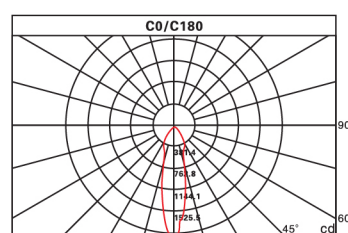

IMITOS LED EYEBALL

Quality aluminum radiator, the optimum thermal path, reducing chip operating temperatures
Stylish, flexible architecture, rich lines for a variety of space

L: 175mm

165x80mm

ESQ 165 S/WH/2x7W

LED EYEBALL

Technical Parameters

- > Power : 2x7W
- > CCT : 3000K / 4000K / 6000K
- > LED Chip : EPISTAR
- > Power Factor : >0.9
- > Lifetime : 30000h
- > Beam Angle : 24°
- > CRI : >80Ra
- > Power Requirement : 220-240V 50/60Hz
- > Lumen : 2x600-650lm
- > Dimmable : No

Photometric Diagram

Height	Beam Angle: 24°	Diameter
1.m	3058.18 lx	32.03cm
2.m	764.54 lx	64.07cm
3.m	339.80 lx	96.10cm
4.m	191.14 lx	128.14cm
5.m	122.33 lx	160.17cm