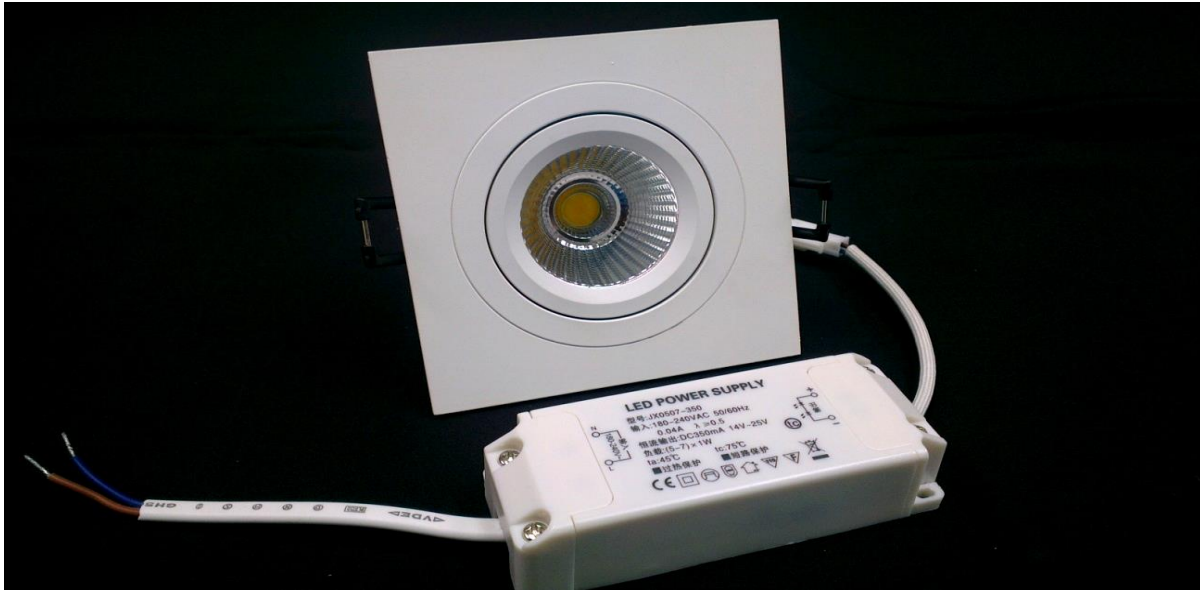

# imitos LED EYEBALL ESQ 80/WH

MODEL	ESQ 80/WH	LIFE SPAN	30000 hours
POWER OUTPUT	10W	SIZE (AxC)	52mm x 95mm
COLOUR TEMPERATURE	3000K, 4000K	CUT OUT (B)	80mm
	6000K	DIMMABLE	No
CRI	>80Ra	ENCLOSURE MATERIAL	Cast Aluminium
BEAN ANGLE	15°/24°	VOLTAGE INPUT	220 - 240V 50/60Hz
LIGHT OUTPUT (lm)	900-1000lm	CURRENT AMPERE	0.1A
POWER FACTOR	0.9	LED CHIP	CREE COB