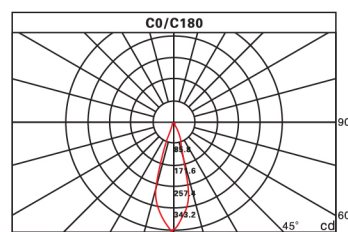

Ø95mm

Ø85mm

L 03030/WH/7W

LED EYEBALL

Technical Parameters

- > Power : 7W
- > CCT : 3000K / 4000K / 6000K
- > LED Chip : EPISTAR
- > Power Factor : >0.9
- > Lifetime : 30000h
- > Beam Angle : 12°
- > CRI : >80Ra
- > Power Requirement : 220-240V 50/60Hz
- > Lumen : 600-650lm
- > Dimmable : No

Photometric Diagram

Height	Diameter	Lux
1.m	55.65cm	420.14 lx
2.m	111.31cm	105.03lx
3.m	166.96cm	46.68 lx
4.m	222.61cm	26.26 lx
5.m	278.26cm	16.81 lx

All contents are for reference only