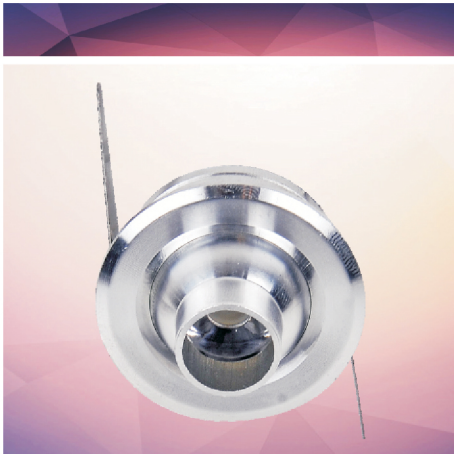

# IMITOS LED EYEBALL

Quality aluminum radiator, the optimum thermal path, reducing chip operating temperatures  
Stylish, flexible architecture, rich lines for a variety of space

## RD 36/2W

LED EYEBALL

### Technical Parameters

- > Power : 2W
- > CCT : 3000K / 4000K / 6000K
- > LED Chip : EPISTAR
- > Power Factor : >0.5
- > Lifetime : 30000h
- > Beam Angle : 15°
- > CRI : >80Ra
- > Power Requirement : 220-240V 50/60Hz
- > Lumen : 180-200lm
- > Dimmable : No

### Photometric Diagram

Lux-Distance Curve

Height	Diameter	15°
1.m	40.69cm	181.11 lx
2.m	81.38cm	45.28 lx
3.m	122.07cm	20.12 lx
4.m	162.76cm	11.32 lx
5.m	203.45cm	7.24 lx