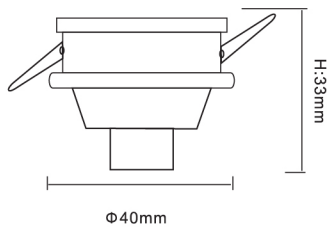

IMITOS LED EYEBALL

Quality aluminum radiator, the optimum thermal path, reducing chip operating temperatures
Stylish, flexible architecture, rich lines for a variety of space

RD 36/2W

LED EYEBALL

Technical Parameters

- > Power : 2W
- > CCT : 3000K / 4000K / 6000K
- > LED Chip : EPISTAR
- > Power Factor : >0.5
- > Lifetime : 30000h
- > Beam Angle : 15°
- > CRI : >80Ra
- > Power Requirement : 220-240V 50/60Hz
- > Lumen : 180-200lm
- > Dimmable : No