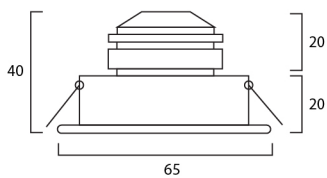

ORITZ LED EYEBALL

Quality aluminum radiator, the optimum thermal path, reducing chip operating temperatures
Stylish, flexible architecture, rich lines for a variety of space

RD 50/WH/ 5W

LED EYEBALL

Technical Parameters

- > Power : 5W
- > CCT : 3000K
- > LED Chip : CREE
- > Power Factor : >0.5
- > Lifetime : 50000h
- > Beam Angle : 24°
- > CRI : >80Ra
- > Power Requirement : 220-240V 50/60Hz
- > Lumen : 480-500lm
- > Dimmable : No