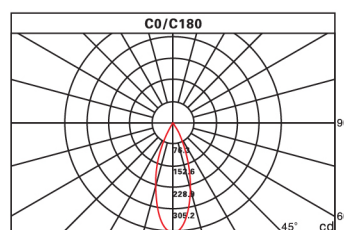

- > Power : 5W
- > CCT : 3000K
- > LED Chip : CREE
- > Power Factor : >0.5
- > Lifetime : 50000h
- > Beam Angle : 24°
- > CRI : >80Ra
- > Power Requirement : 220-240V 50/60Hz
- > Lumen : 480-500lm
- > Dimmable : No

Photometric Diagram

Height	Diameter	Lux
1.m	65.18cm	380.39 lx
2.m	130.35cm	95.10 lx
3.m	195.53cm	42.27 lx
4.m	260.71cm	23.77 lx
5.m	325.88cm	15.22 lx

All contents are for reference only