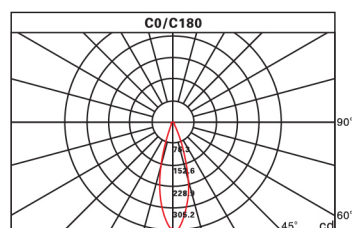

- > Power : 5W
- > CCT : 3000K
- > LED Chip : CREE
- > Power Factor : >0.5
- > Lifetime : 50000h
- > Beam Angle : 24°
- > CRI : >80Ra
- > Power Requirement : 220-240V 50/60Hz
- > Lumen : 480-500lm
- > Dimmable : No

Photometric Diagram

Lux-Distance Curve

Height	Diameter	Lux
1.0m	65.18cm	380.39 lx
2.0m	130.35cm	95.10 lx
3.0m	195.53cm	42.27 lx
4.0m	260.71cm	23.77 lx
5.0m	325.88cm	15.22 lx

All contents are for reference only