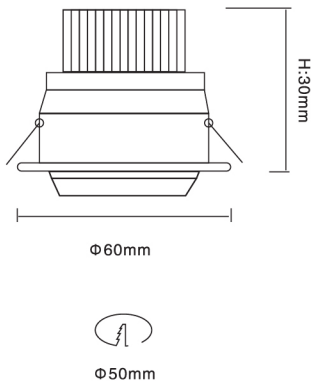

ORITZ LED EYEBALL

Quality aluminum radiator, the optimum thermal path, reducing chip operating temperatures
Stylish, flexible architecture, rich lines for a variety of space

RD 53/WH/5W

LED EYEBALL

Technical Parameters

- > Power : 5W
- > CCT : 3000K
- > LED Chip : CREE
- > Power Factor : >0.5
- > Lifetime : 50000h
- > Beam Angle : 24°
- > CRI : >80Ra
- > Power Requirement : 220-240V 50/60Hz
- > Lumen : 480-500lm
- > Dimmable : No