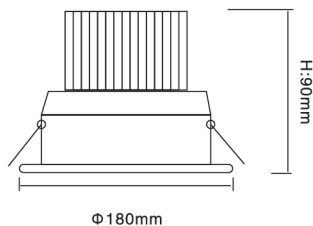

ORITZ LED RECESSED DOWNLIGHT

Quality aluminum radiator, the optimum thermal path, reducing chip operating temperatures
Stylish, flexible architecture, rich lines for a variety of space

Ortiz
by **IMITOS**

Φ150mm

RD 180/WH/52W

LED RECESSED DOWNLIGHT

Technical Parameters

- > Power : 52W
- > CCT : 3000K / 4000K / 6000K
- > LED Chip : CREE
- > Power Factor : >0.9
- > Lifetime : 50000h
- > Beam Angle : 24°
- > CRI : >80Ra
- > Power Requirement : 220-240V 50/60Hz
- > Lumen : 5000-5500lm
- > Dimmable : No