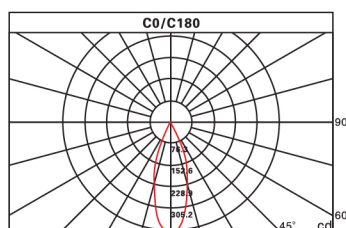

SQ 50/WH/5W

LED EYEBALL

Technical Parameters

- > Power : 5W
- > CCT : 3000K
- > LED Chip : CREE
- > Power Factor : >0.5
- > Lifetime : 50000h
- > Beam Angle : 24°
- > CRI : >80Ra
- > Power Requirement : 220-240V 50/60Hz
- > Lumen : 480-500lm
- > Dimmable : No

Photometric Diagram

Lux-Distance Curve

| Height | Diameter |
|--------|---------------------|
| 1.m | 380.39 lx / 65.18cm |
| 2.m | 95.10 lx / 130.35cm |
| 3.m | 42.27 lx / 195.53cm |
| 4.m | 23.77 lx / 260.71cm |
| 5.m | 15.22 lx / 325.88cm |

Height 24° Diameter

All contents are for reference only