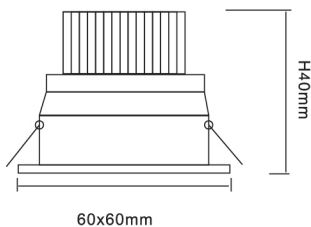

SQ 50/WH/5W

LED EYEBALL

Technical Parameters

- > Power : 5W
- > CCT : 3000K
- > LED Chip : CREE
- > Power Factor : >0.5
- > Lifetime : 50000h
- > Beam Angle : 24°
- > CRI : >80Ra
- > Power Requirement : 220-240V 50/60Hz
- > Lumen : 480-500lm
- > Dimmable : No

Photometric Diagram

Lux-Distance Curve

| Height | Diameter |
|--------|---------------------|
| 1.m | 380.39 lx / 65.18cm |
| 2.m | 95.10 lx / 130.35cm |
| 3.m | 42.27 lx / 195.53cm |
| 4.m | 23.77 lx / 260.71cm |
| 5.m | 15.22 lx / 325.88cm |

Height 24° Diameter

All contents are for reference only