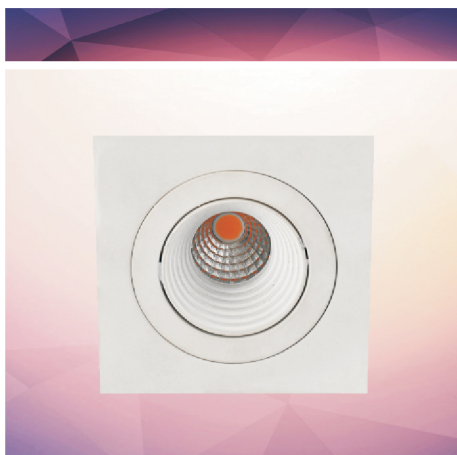

ORITZ LED EYEBALL

Quality aluminum radiator, the optimum thermal path, reducing chip operating temperatures
Stylish, flexible architecture, rich lines for a variety of space

| | | | | |
|--|-------------------------|----------------------------------|----------------|------------------|
| | CRI > 80Ra | AC 220-240V 50/60Hz | 24° | 3000K |
|--|-------------------------|----------------------------------|----------------|------------------|

SQ 50/WH/5W

LED EYEBALL

Technical Parameters

- > Power : 5W
- > CCT : 3000K
- > LED Chip : CREE
- > Power Factor : >0.5
- > Lifetime : 50000h
- > Beam Angle : 24°
- > CRI : >80Ra
- > Power Requirement : 220-240V 50/60Hz
- > Lumen : 480-500lm
- > Dimmable : No

Height 24° Diameter

All contents are for reference only